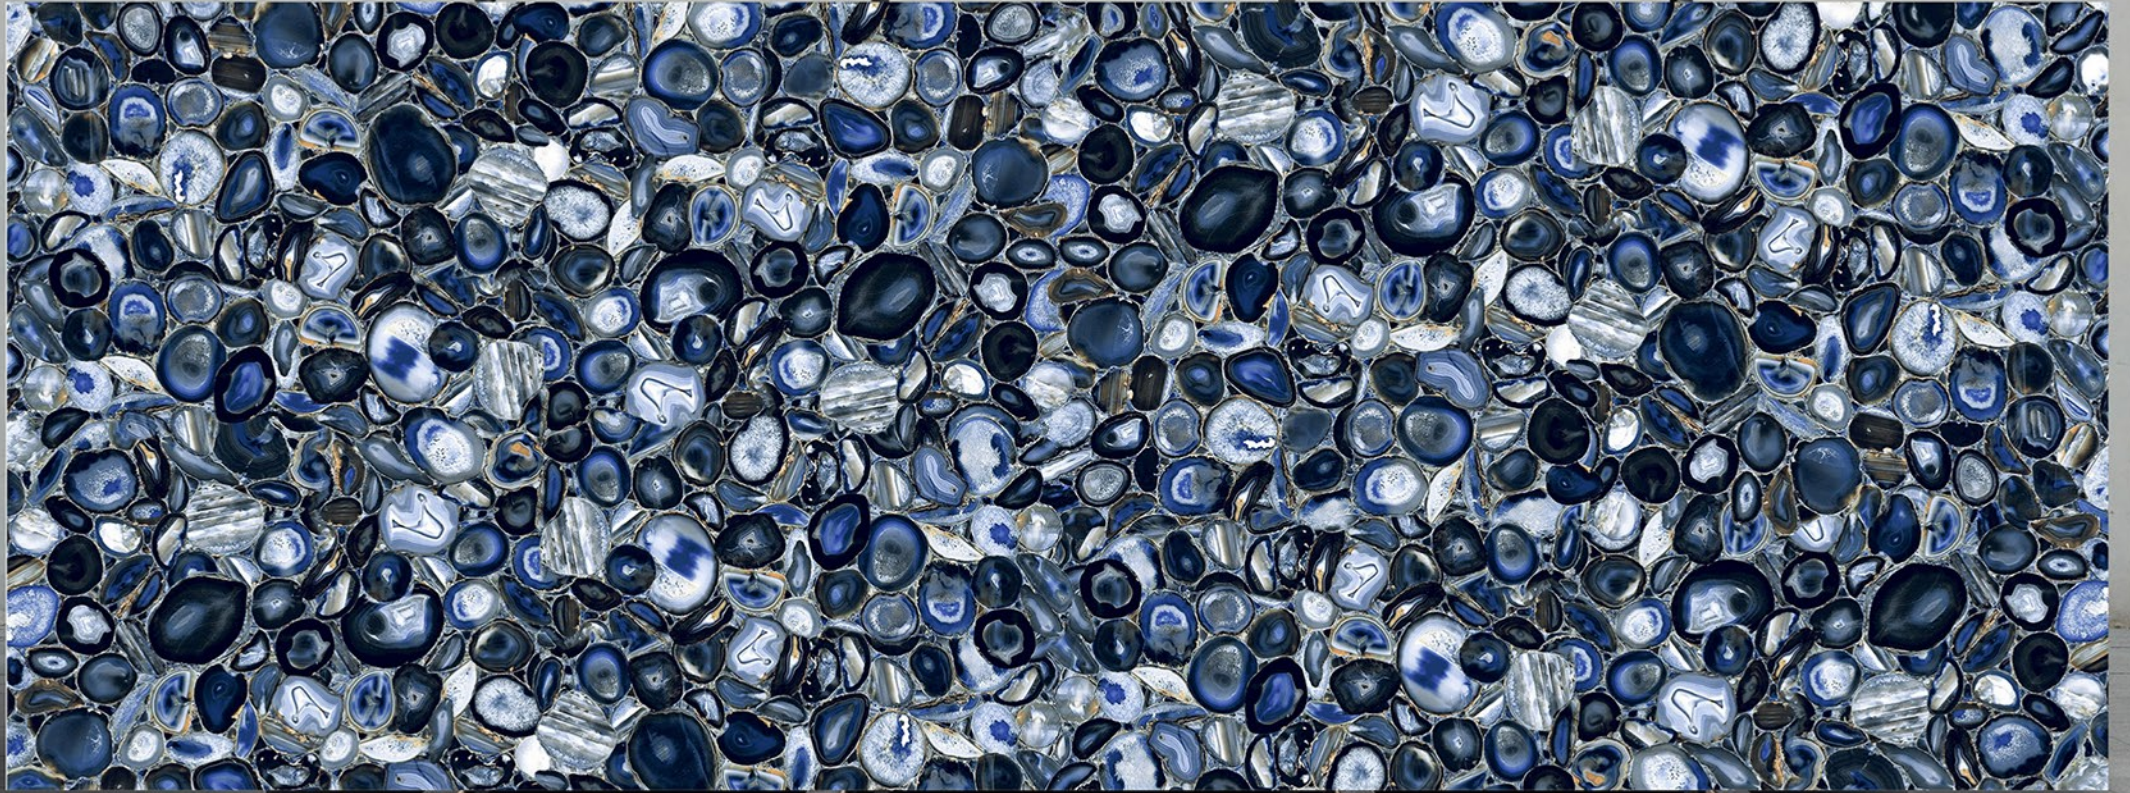

BLUE AGETE

**BODY
BLACK**

**FINISH
HIGH GLOSS**

SIZE
1200X3200 MM | 800X3200MM
1200X2800 MM | 800X2400MM
1200X2400 MM