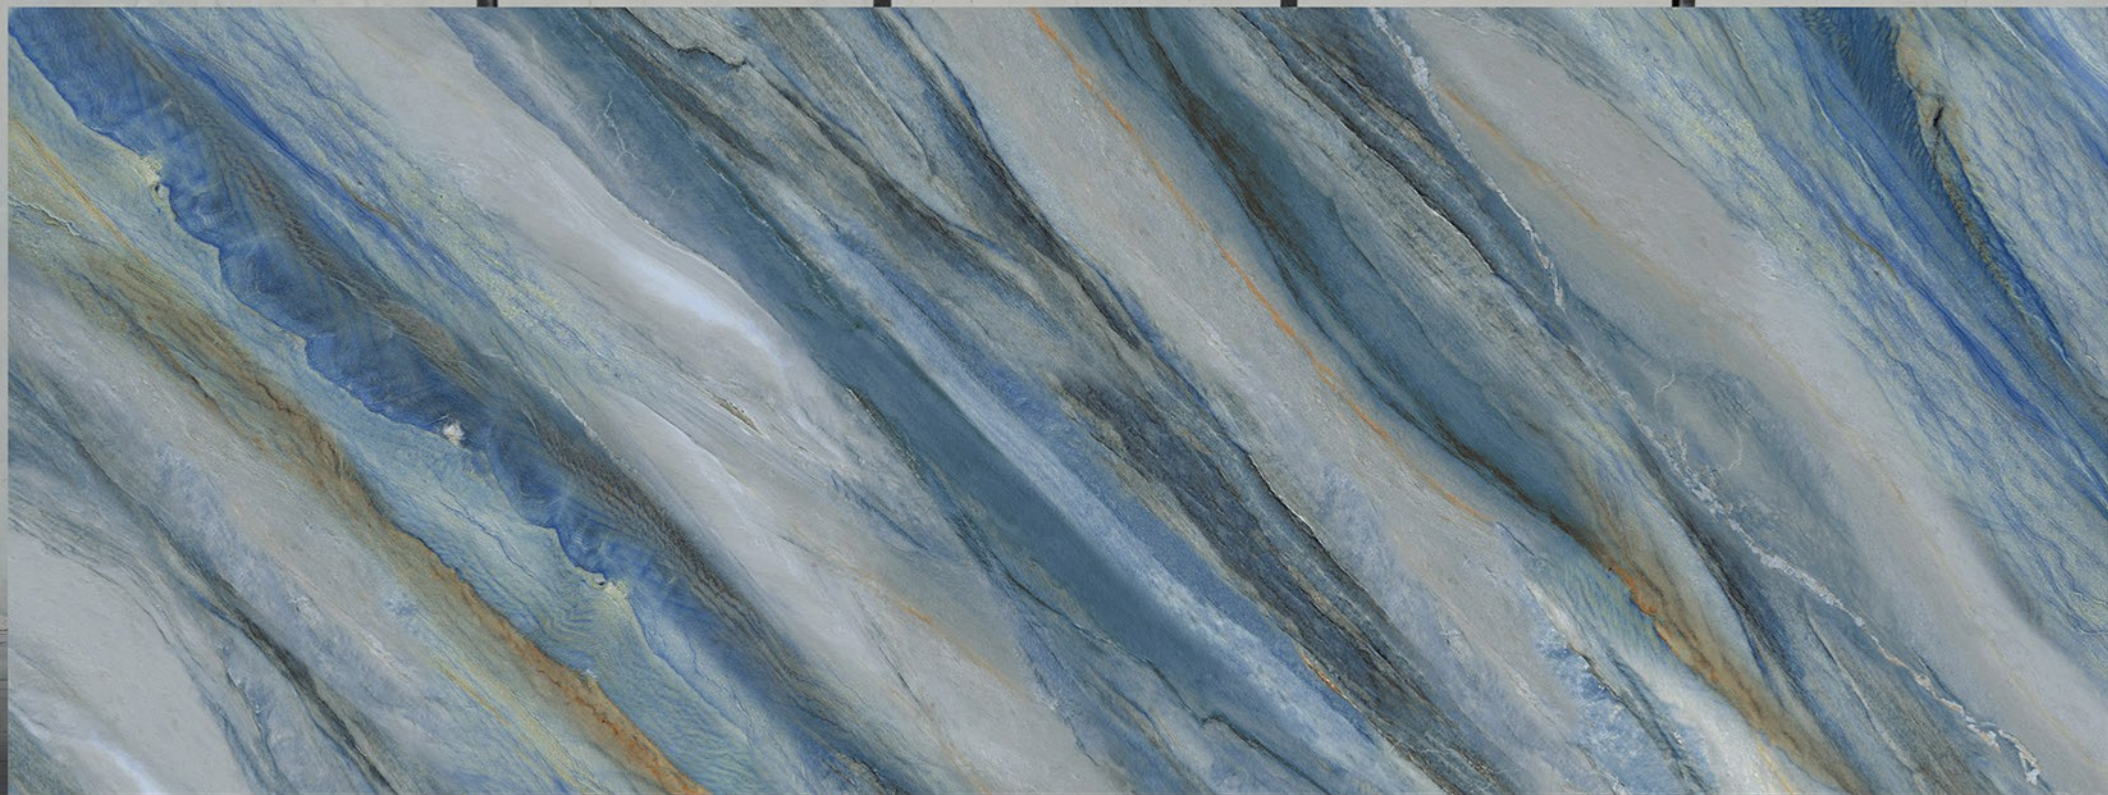

SAN MARINO

**BODY
GREY**

**FINISH
HIGH GLOSS**

SIZE
1200X3200 MM | 800X3200MM
1200X2800 MM | 800X2400MM
1200X2400 MM