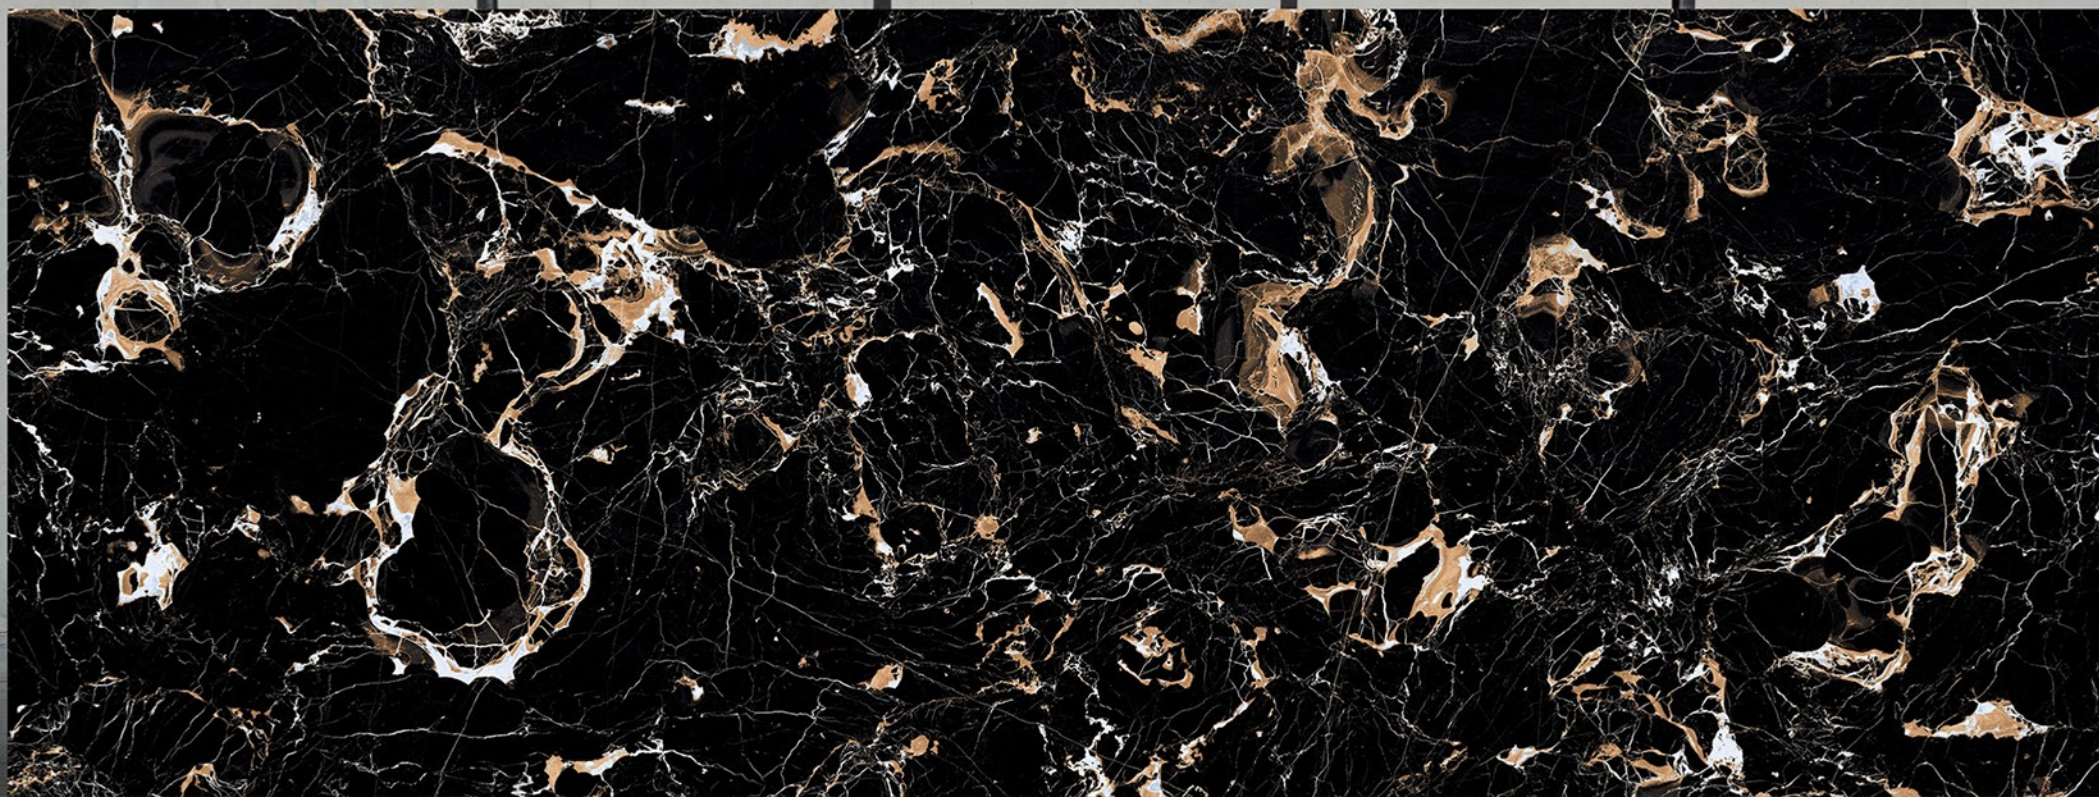

OLAMPIYA SEPIYA

**BODY
BLACK**

**FINISH
HIGH GLOSS**

SIZE
1200X3200 MM | 800X3200MM
1200X2800 MM | 800X2400MM
1200X2400 MM

OYSTER MULTY

**BODY
BLACK**

**FINISH
HIGH GLOSS**

SIZE
1200X3200 MM | 800X3200MM
1200X2800 MM | 800X2400MM
1200X2400 MM