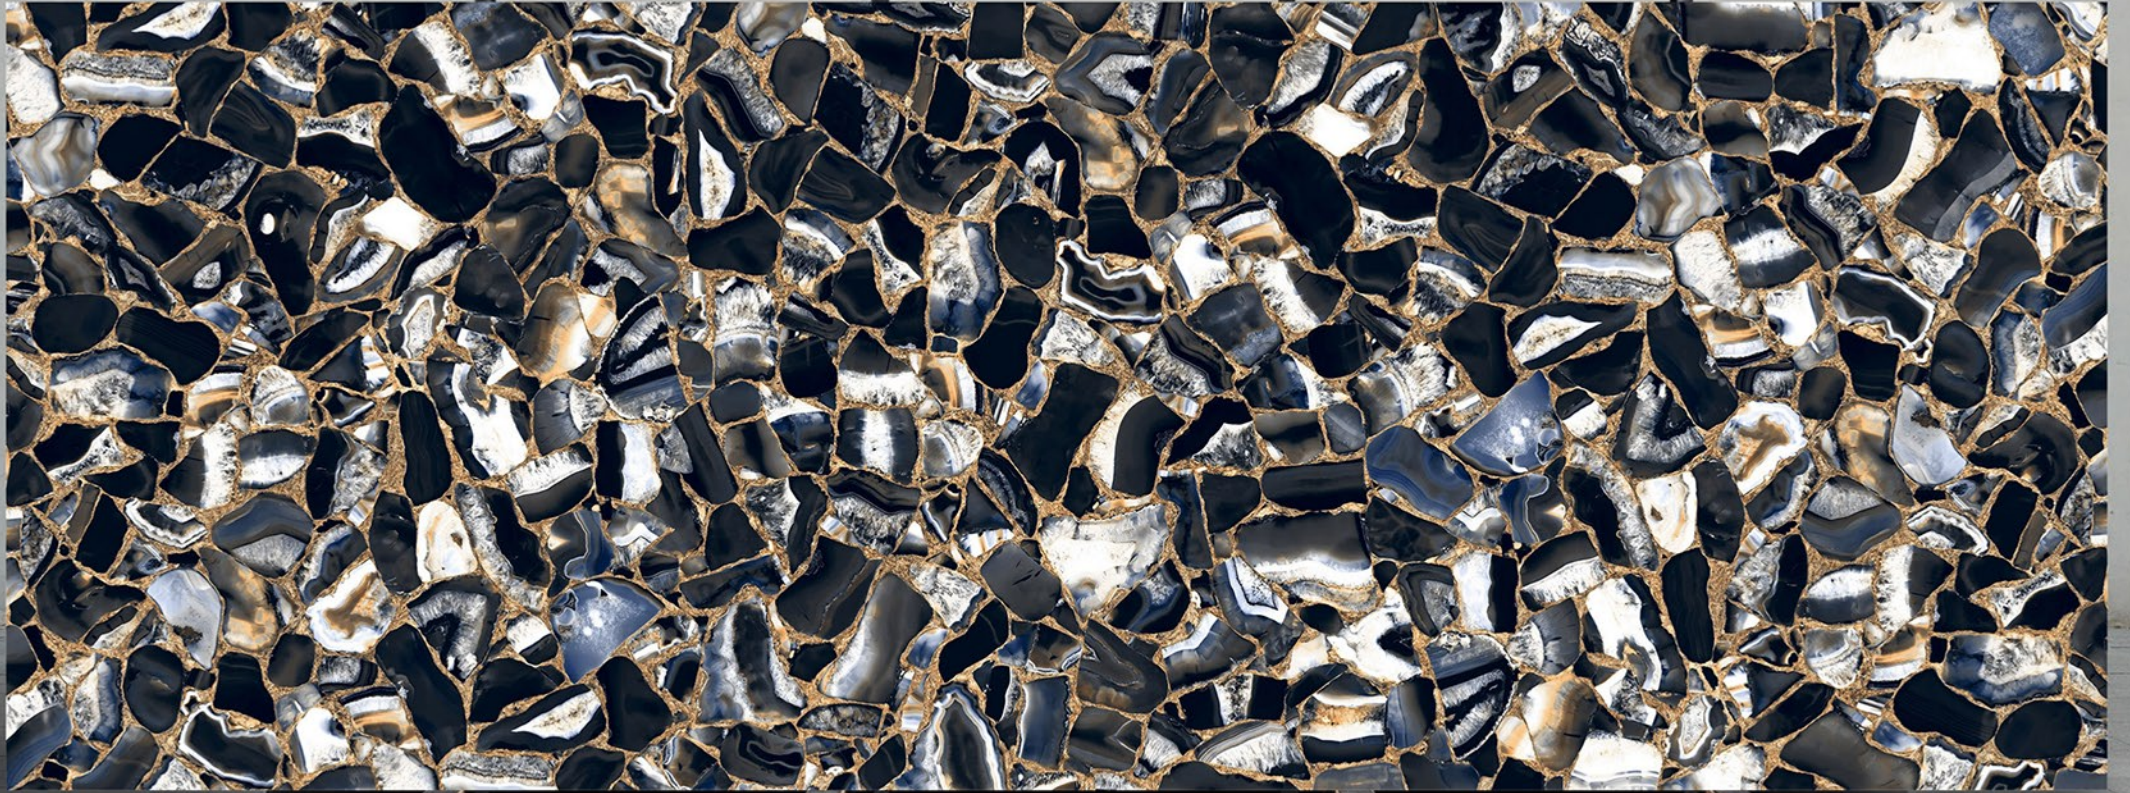

TERRO BLACK

**BODY
BLACK**

**FINISH
HIGH GLOSS**

SIZE
1200X3200 MM | 800X3200MM
1200X2800 MM | 800X2400MM
1200X2400 MM