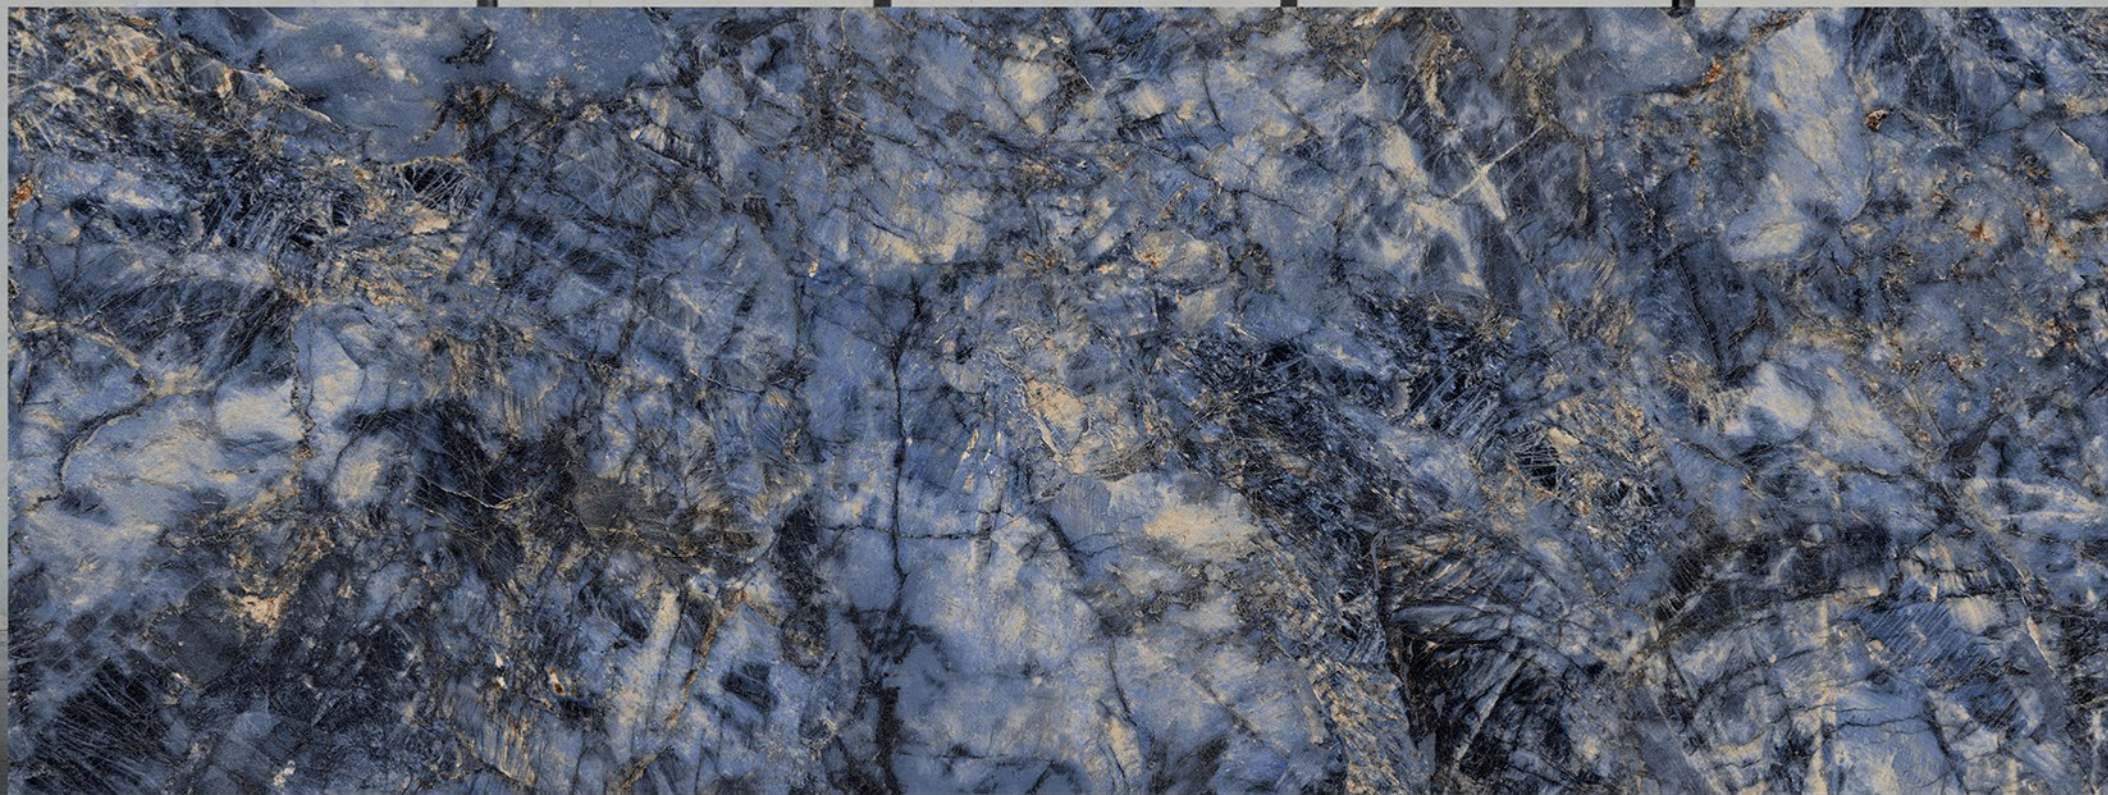

BEACON_BLACK

**BODY
BLACK**

**FINISH
HIGH GLOSS**

SIZE
1200X3200 MM | 800X3200MM
1200X2800 MM | 800X2400MM
1200X2400 MM

BLACK MARQUINA

**BODY
BLACK**

**FINISH
HIGH GLOSS**

SIZE
1200X3200 MM | 800X3200MM
1200X2800 MM | 800X2400MM
1200X2400 MM