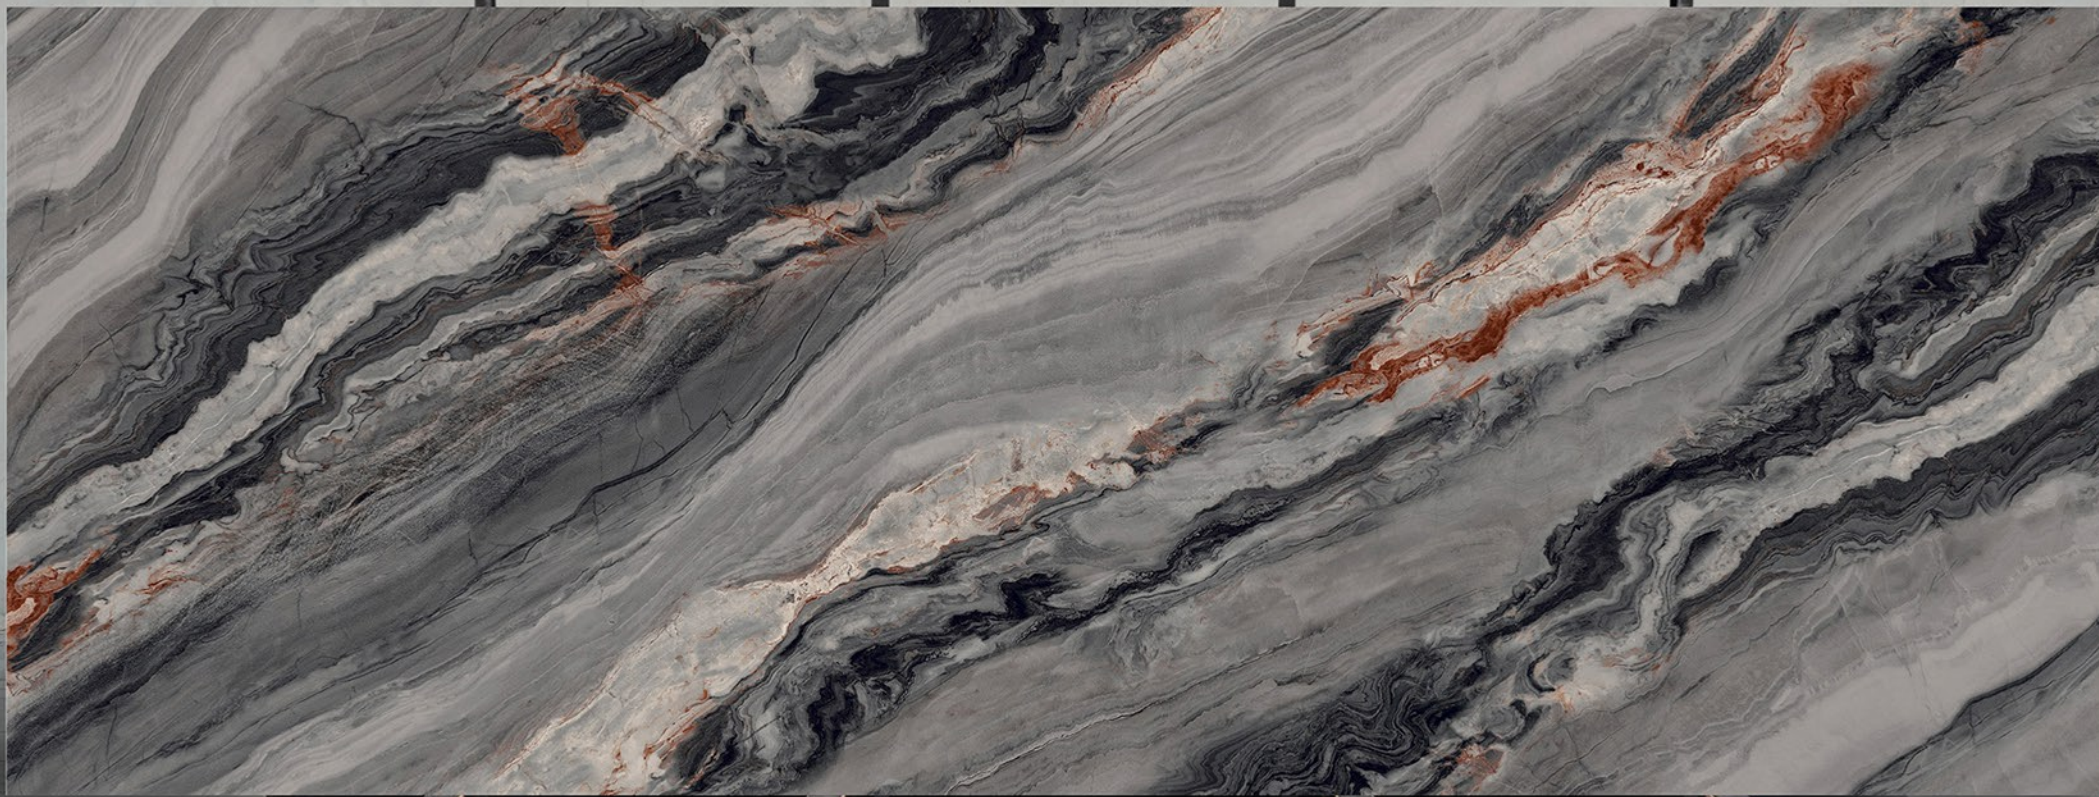

MAKO NATURAL

**BODY
BLACK**

**FINISH
HIGH GLOSS**

SIZE
1200X3200 MM | 800X3200MM
1200X2800 MM | 800X2400MM
1200X2400 MM