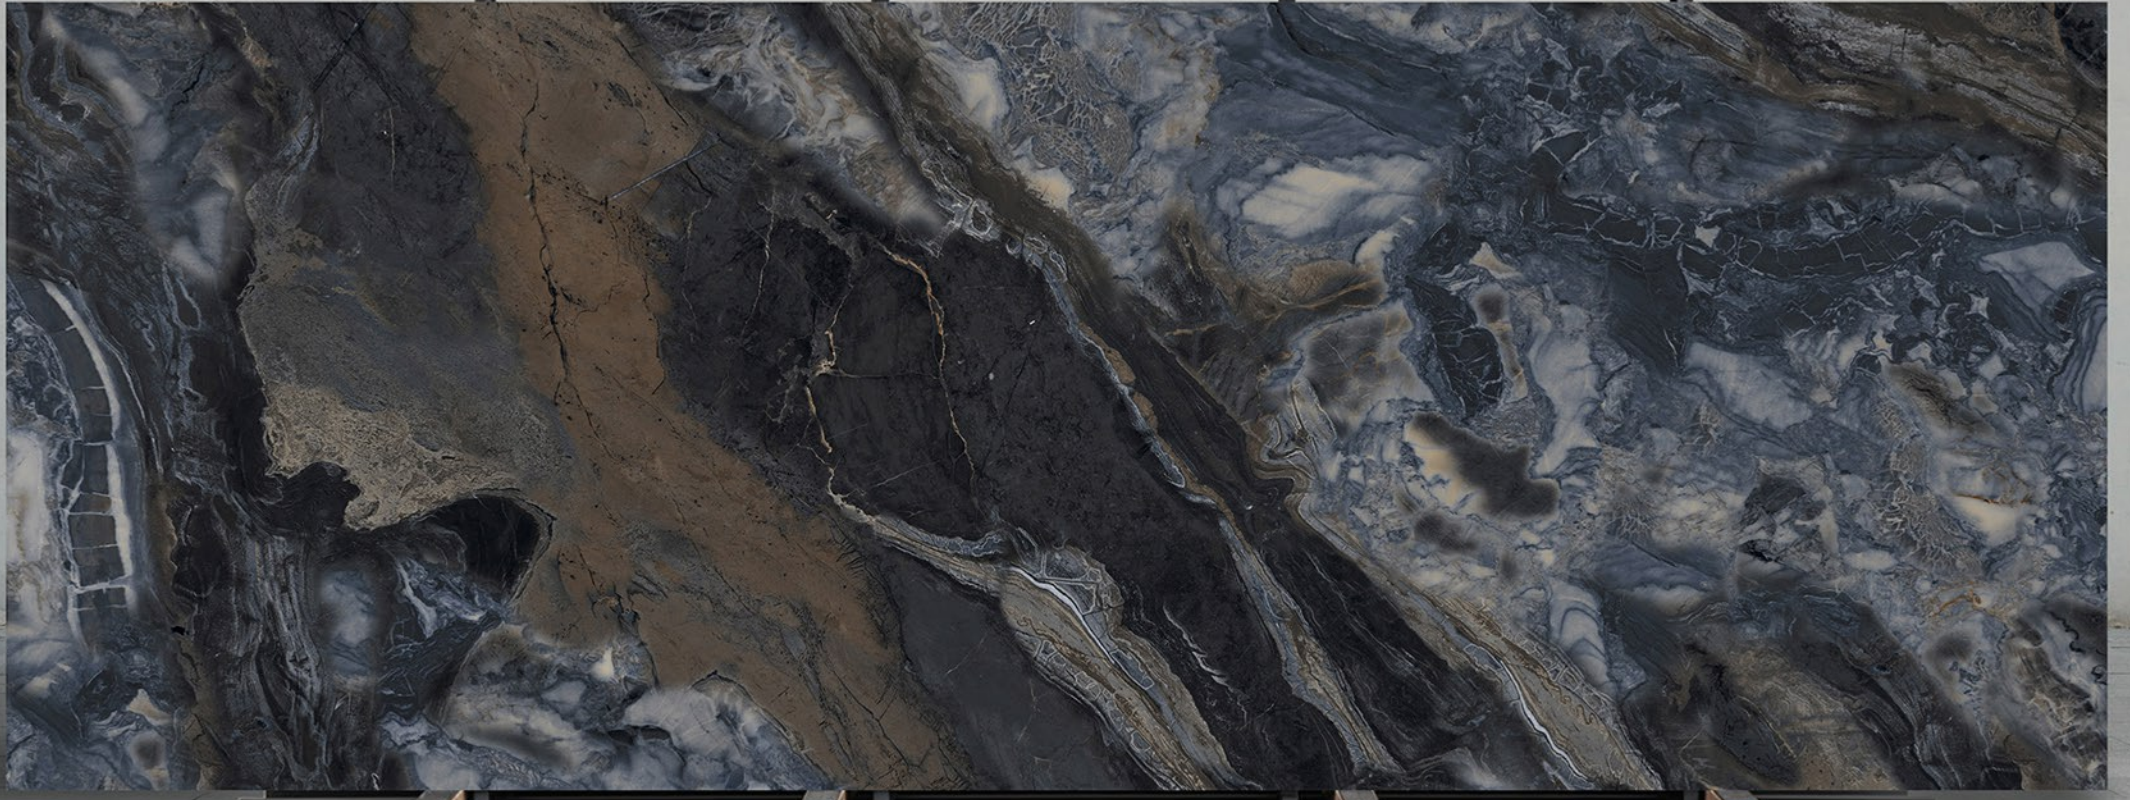

INFINITO AZUL

**BODY
BLACK**

**FINISH
HIGH GLOSS**

SIZE
1200X3200 MM | 800X3200MM
1200X2800 MM | 800X2400MM
1200X2400 MM