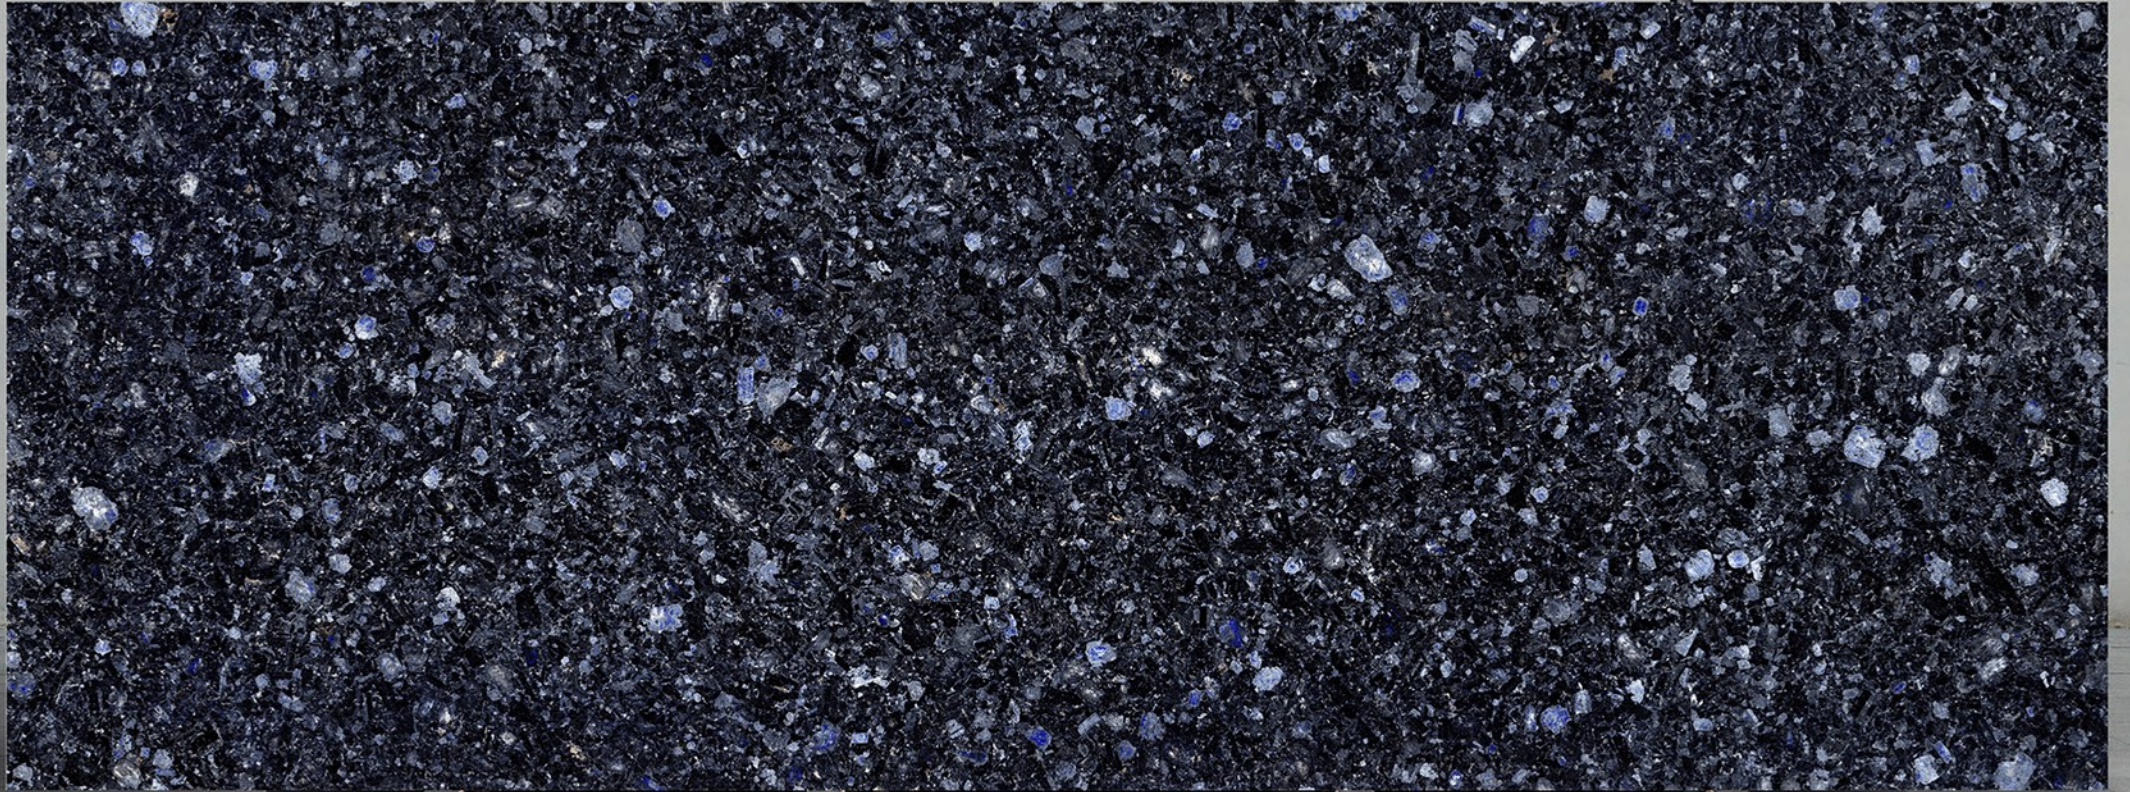

MATALIX BLUE

BODY
BLACK

FINISH
HIGH GLOSS

SIZE
1200X3200 MM | 800X3200MM
1200X2800 MM | 800X2400MM
1200X2400 MM