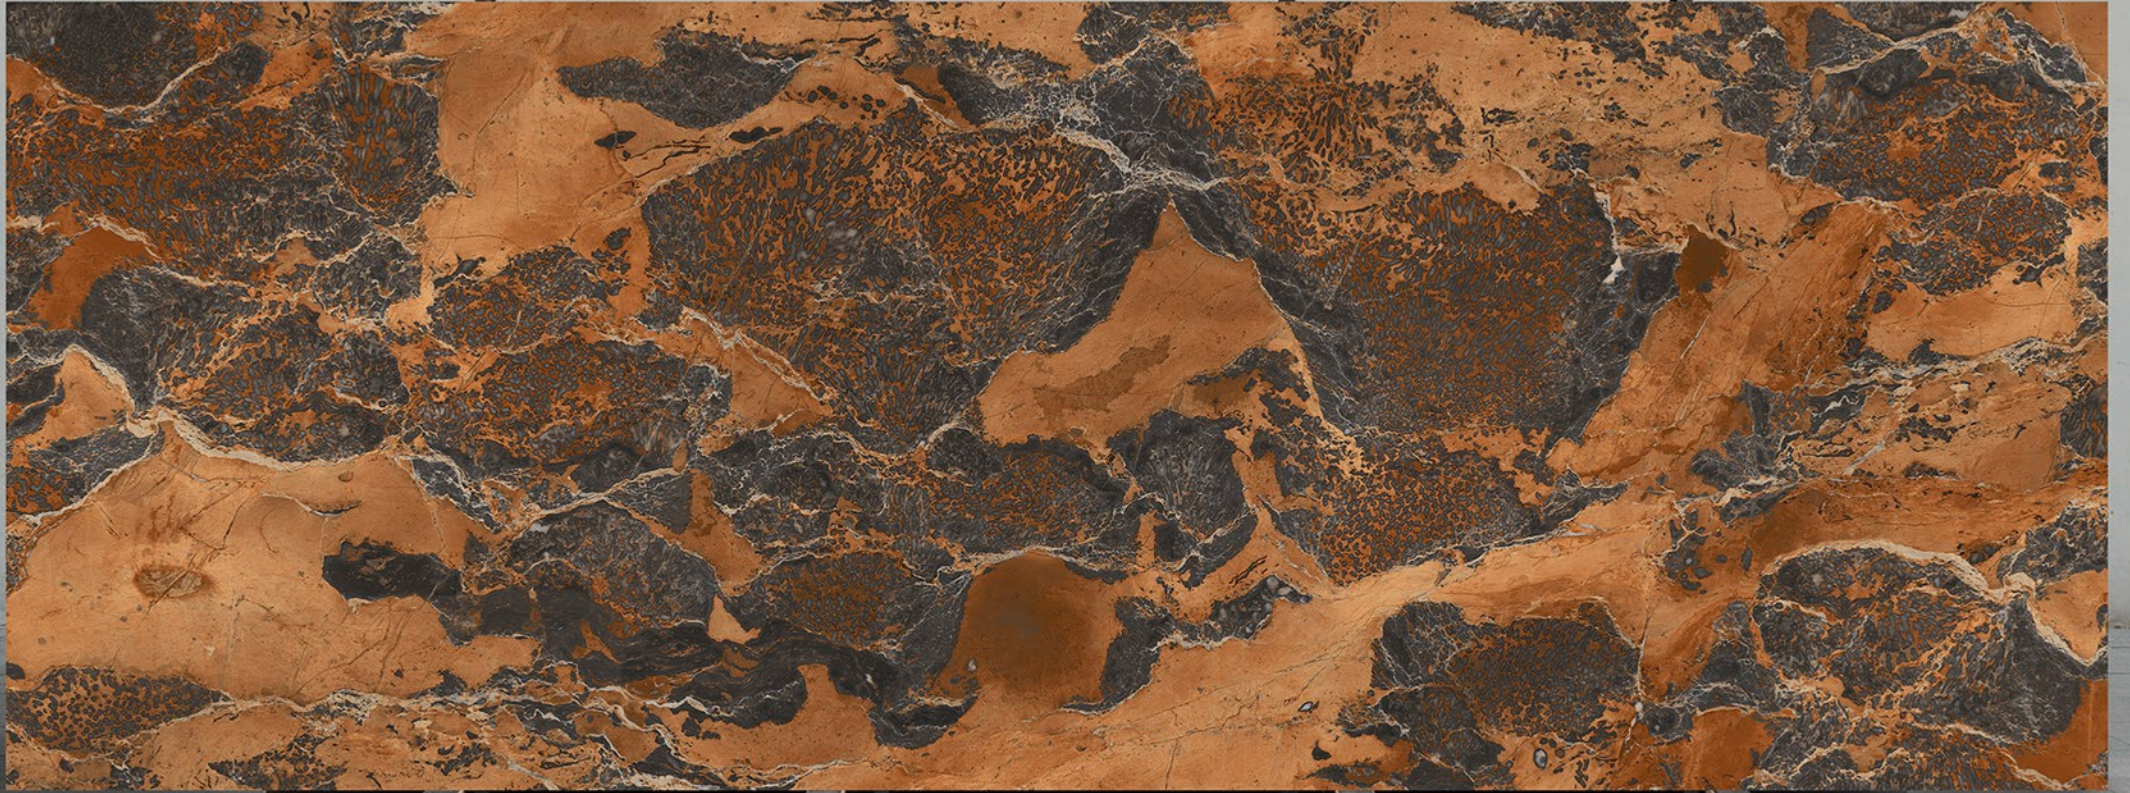

FOSSIL BROWN

**BODY
GREY**

**FINISH
HIGH GLOSS**

SIZE
1200X3200 MM | 800X3200MM
1200X2800 MM | 800X2400MM
1200X2400 MM