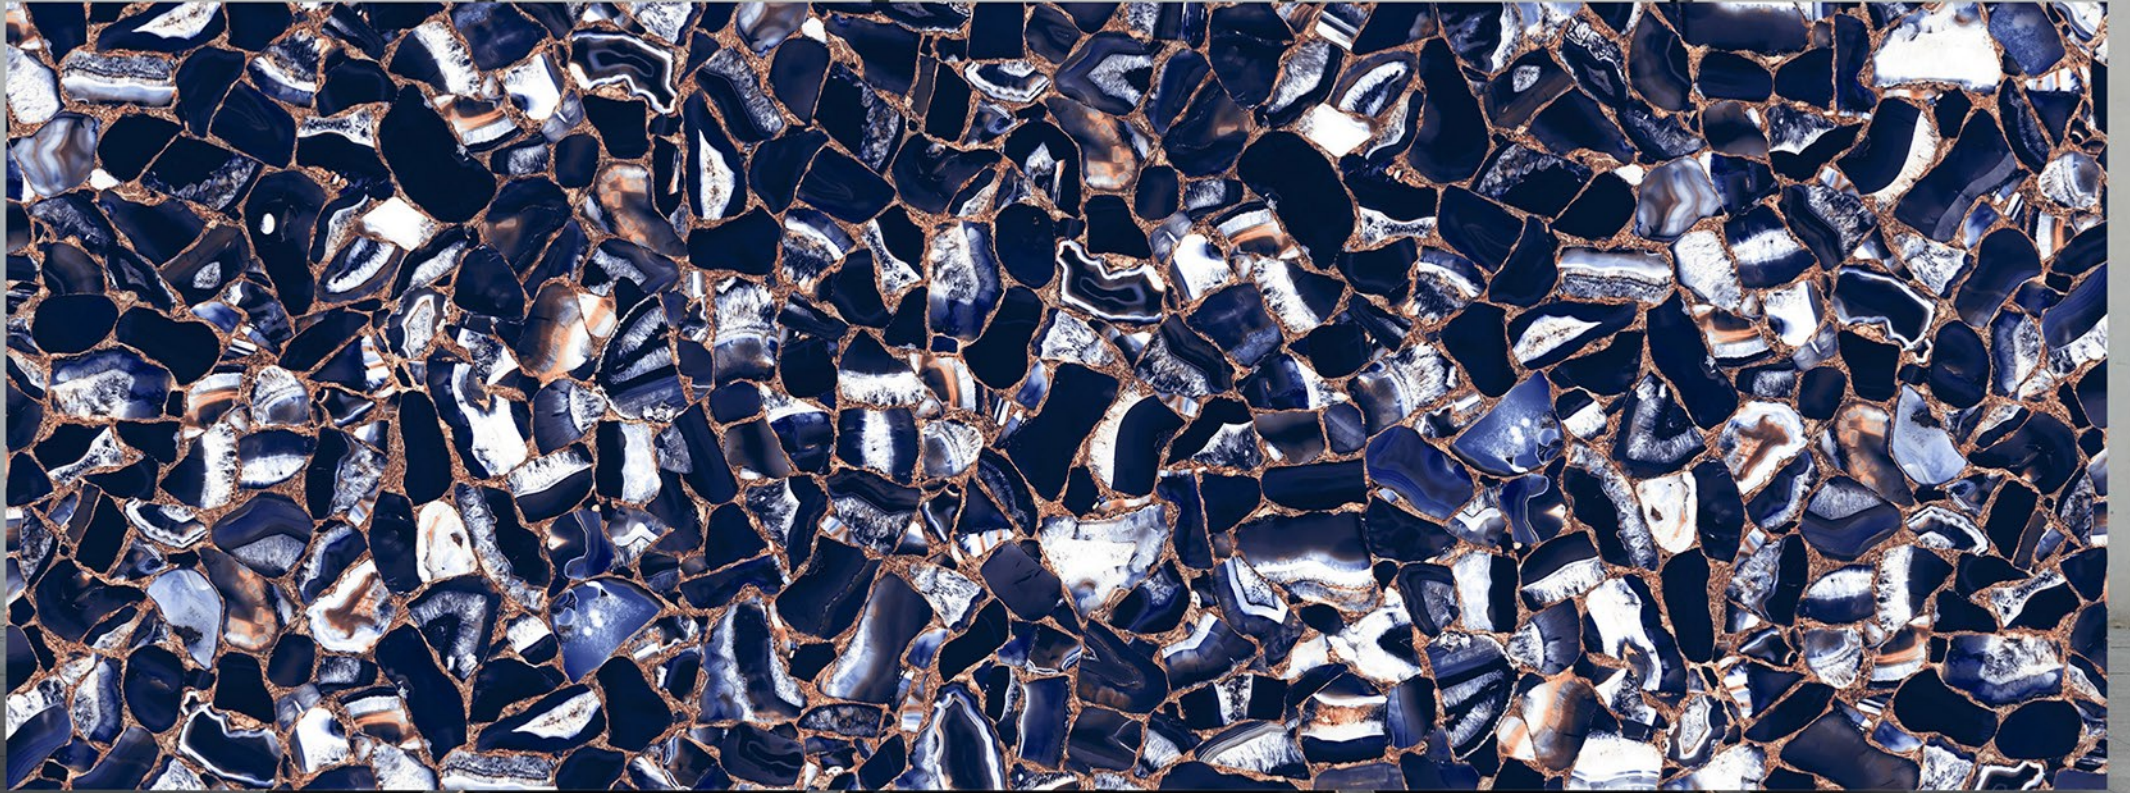

TAO NERO MARQUINIA

**BODY
BLACK**

**FINISH
HIGH GLOSS**

SIZE
1200X3200 MM | 800X3200MM
1200X2800 MM | 800X2400MM
1200X2400 MM

TERRO BLACK

**BODY
BLACK**

**FINISH
HIGH GLOSS**

SIZE
1200X3200 MM | 800X3200MM
1200X2800 MM | 800X2400MM
1200X2400 MM