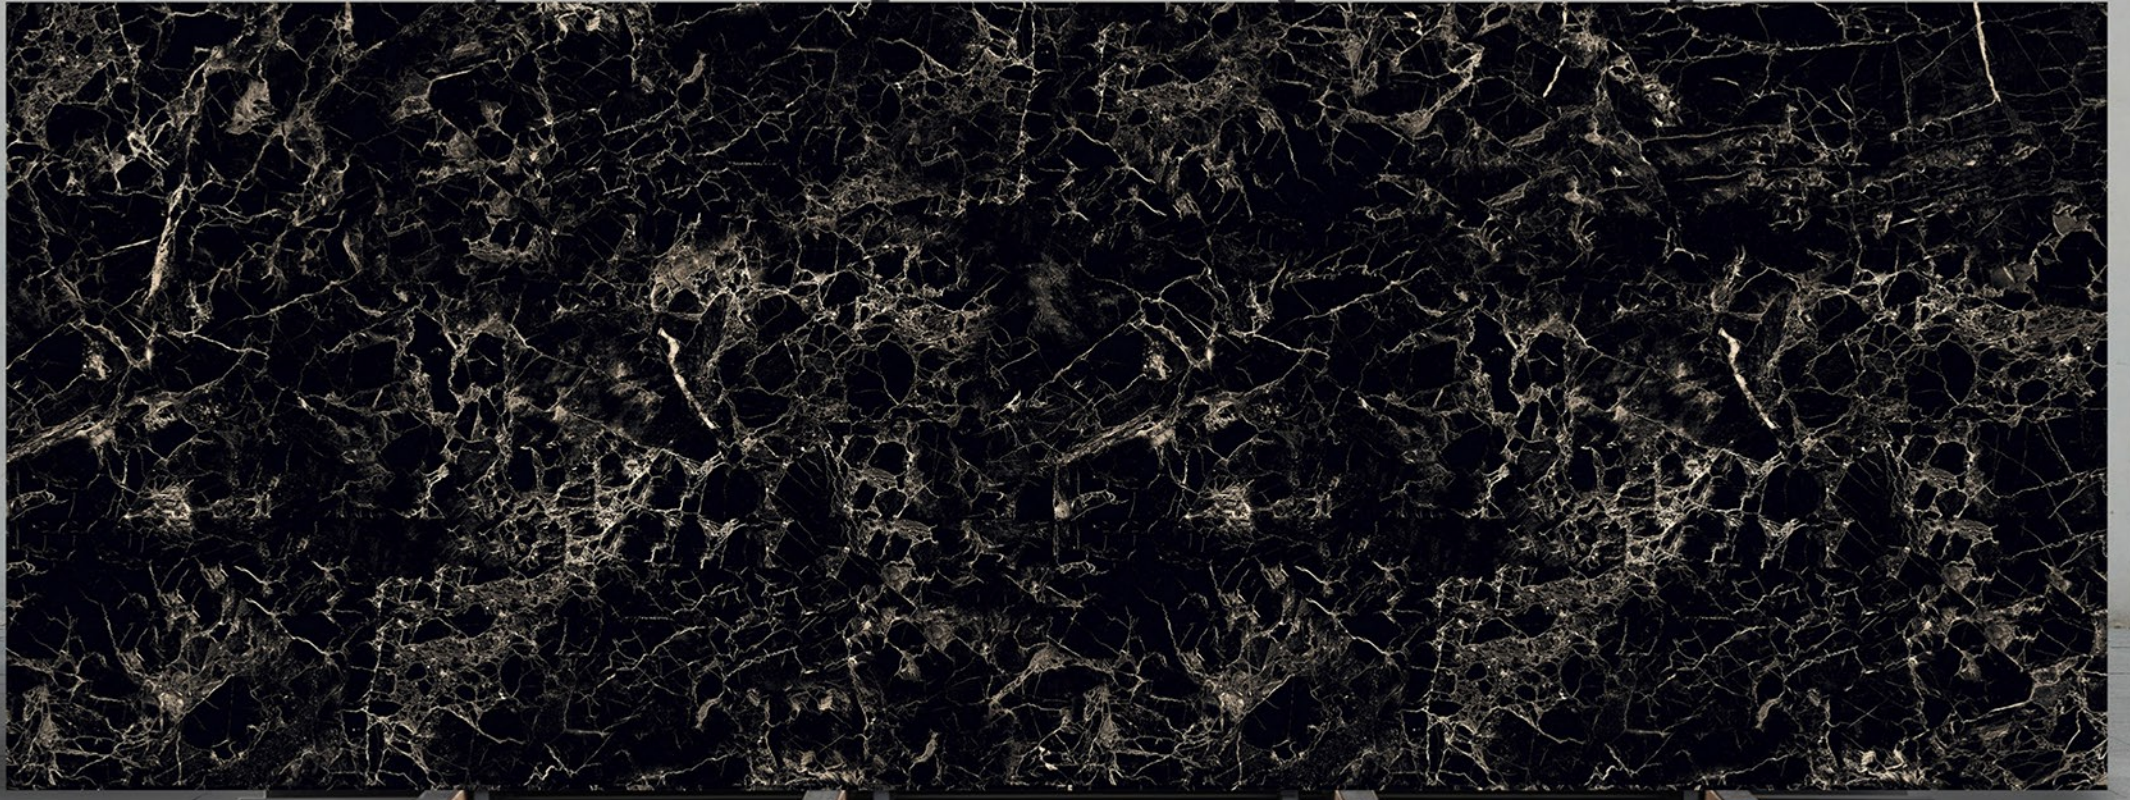

BEACON_BLACK

**BODY
BLACK**

**FINISH
HIGH GLOSS**

SIZE
1200X3200 MM | 800X3200MM
1200X2800 MM | 800X2400MM
1200X2400 MM

BLACK MARQUINA

**BODY
BLACK**

**FINISH
HIGH GLOSS**

SIZE
1200X3200 MM | 800X3200MM
1200X2800 MM | 800X2400MM
1200X2400 MM