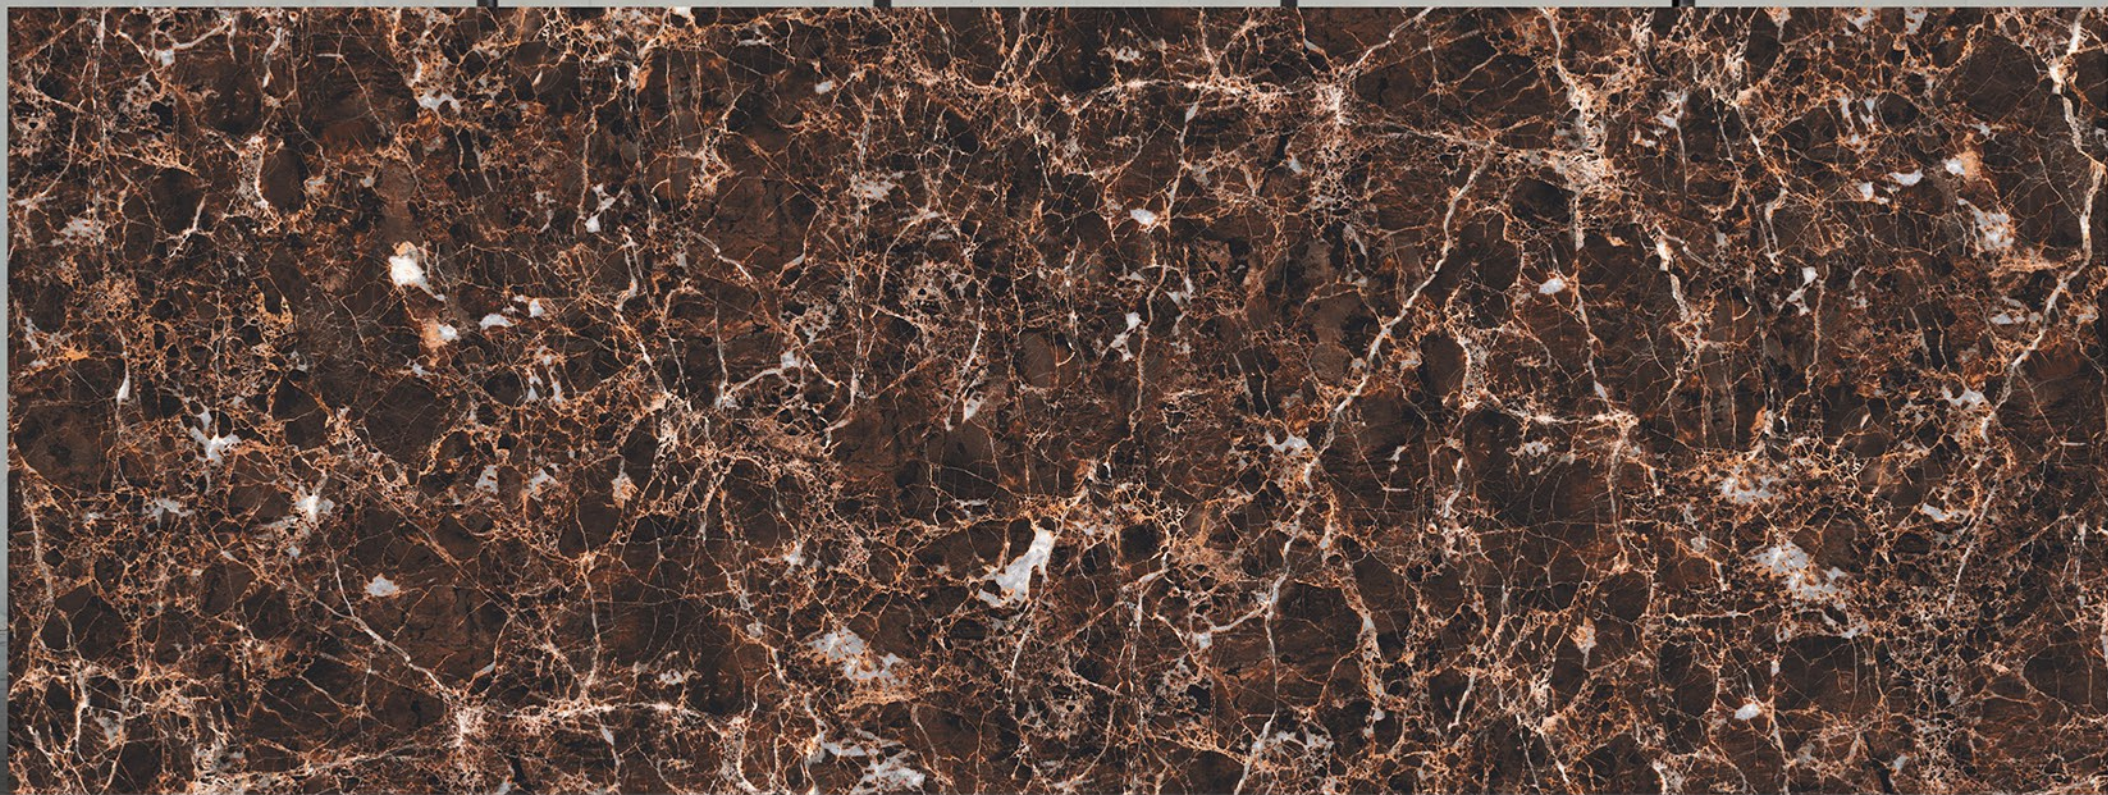

CRYSTAL EMPERADOR

**BODY
BLACK**

**FINISH
HIGH GLOSS**

SIZE
1200X3200 MM | 800X3200MM
1200X2800 MM | 800X2400MM
1200X2400 MM