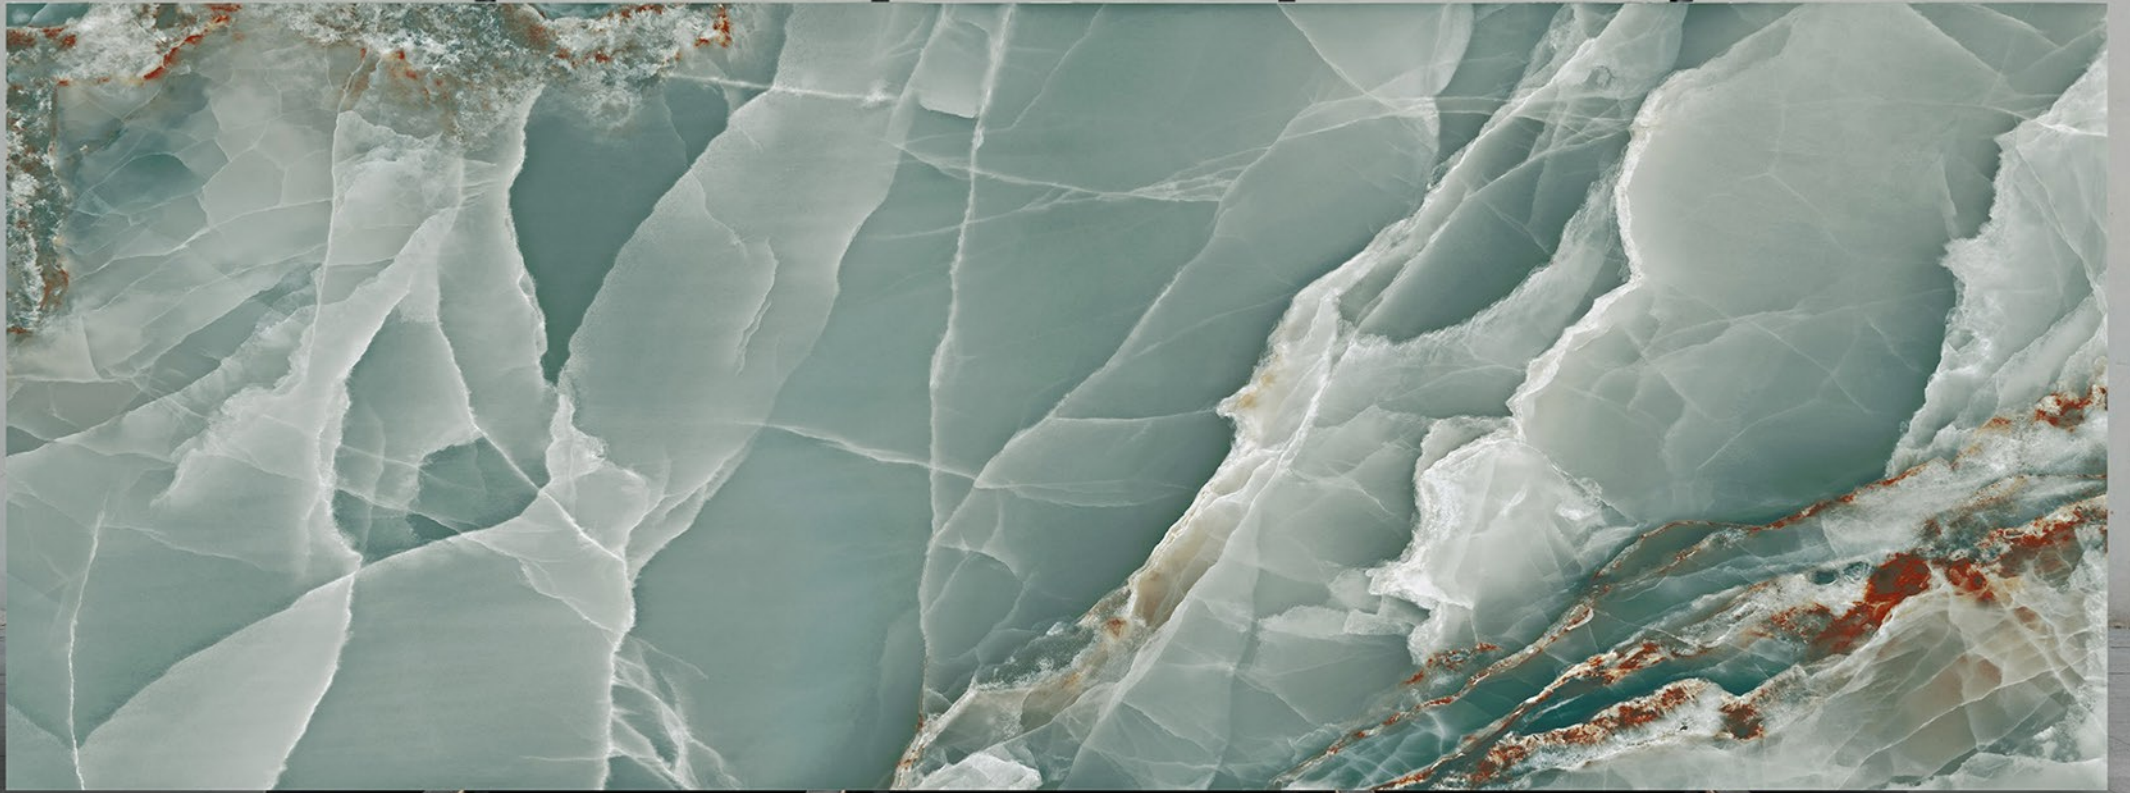

ONYX GREEN

**BODY
WHITE**

**FINISH
GLOSSY**

SIZE

1200X3200 MM | 800X3200MM
1200X2800 MM | 800X2400MM
1200X2400 MM