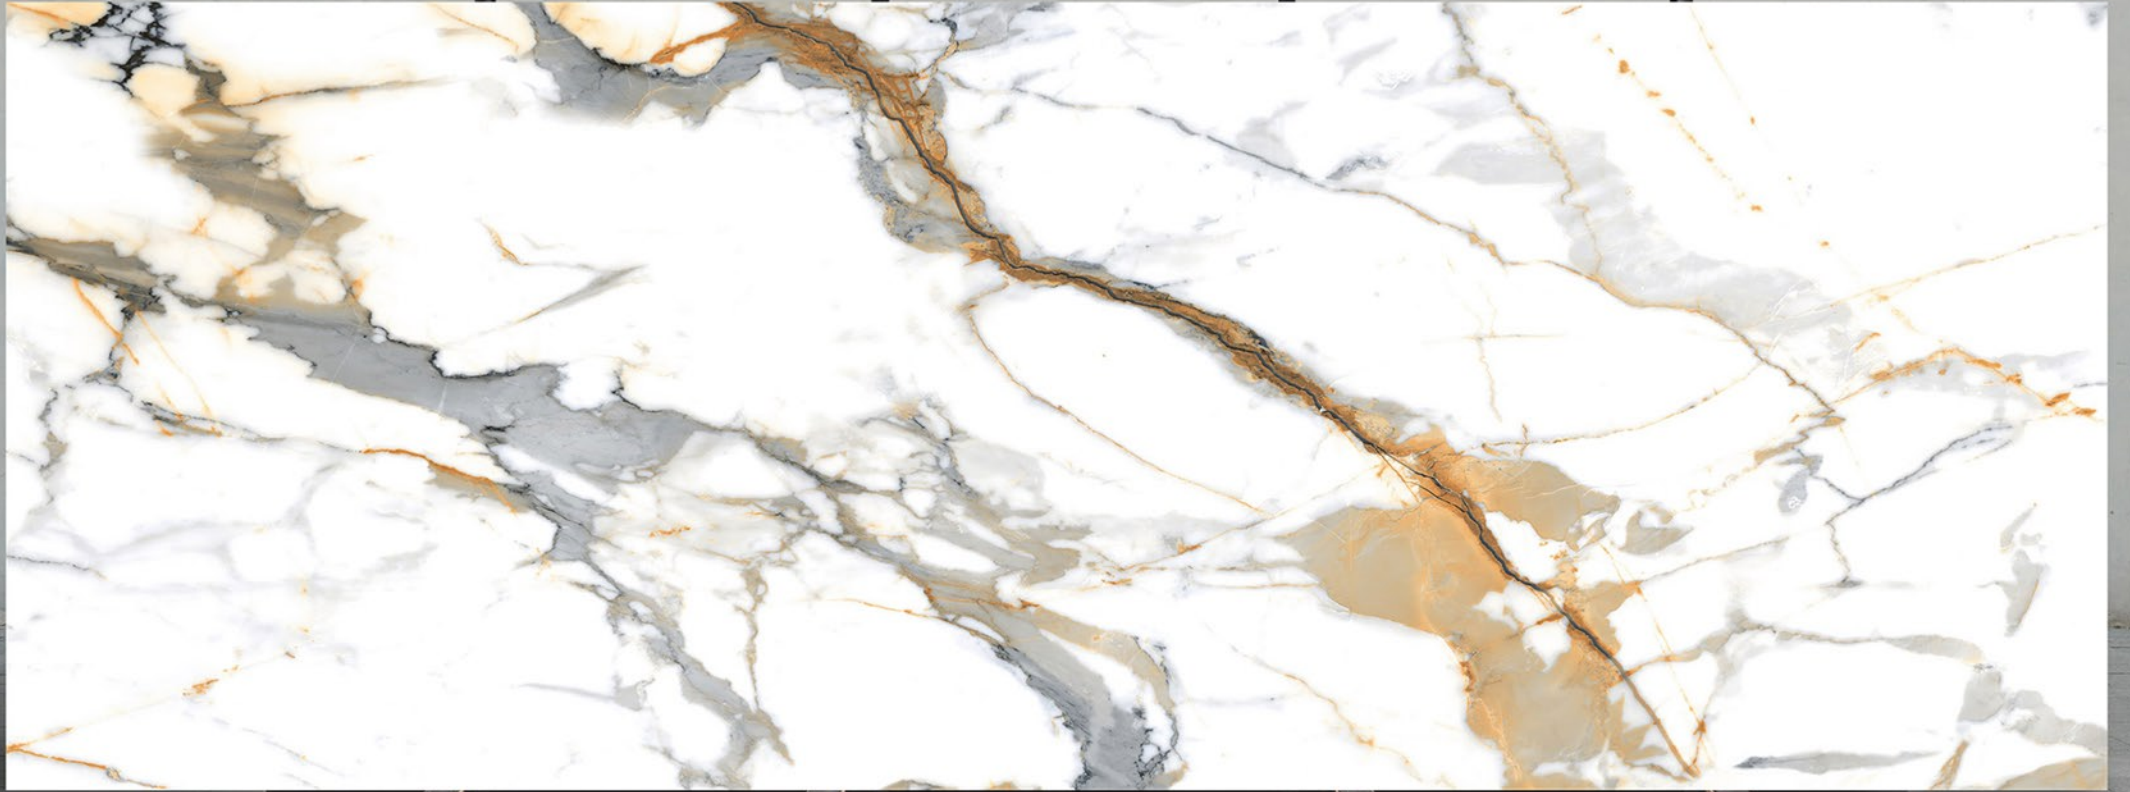

RENZO GOLD

**BODY
WHITE**

**FINISH
GLOSSY**

SIZE
1200X3200 MM | 800X3200MM
1200X2800 MM | 800X2400MM
1200X2400 MM