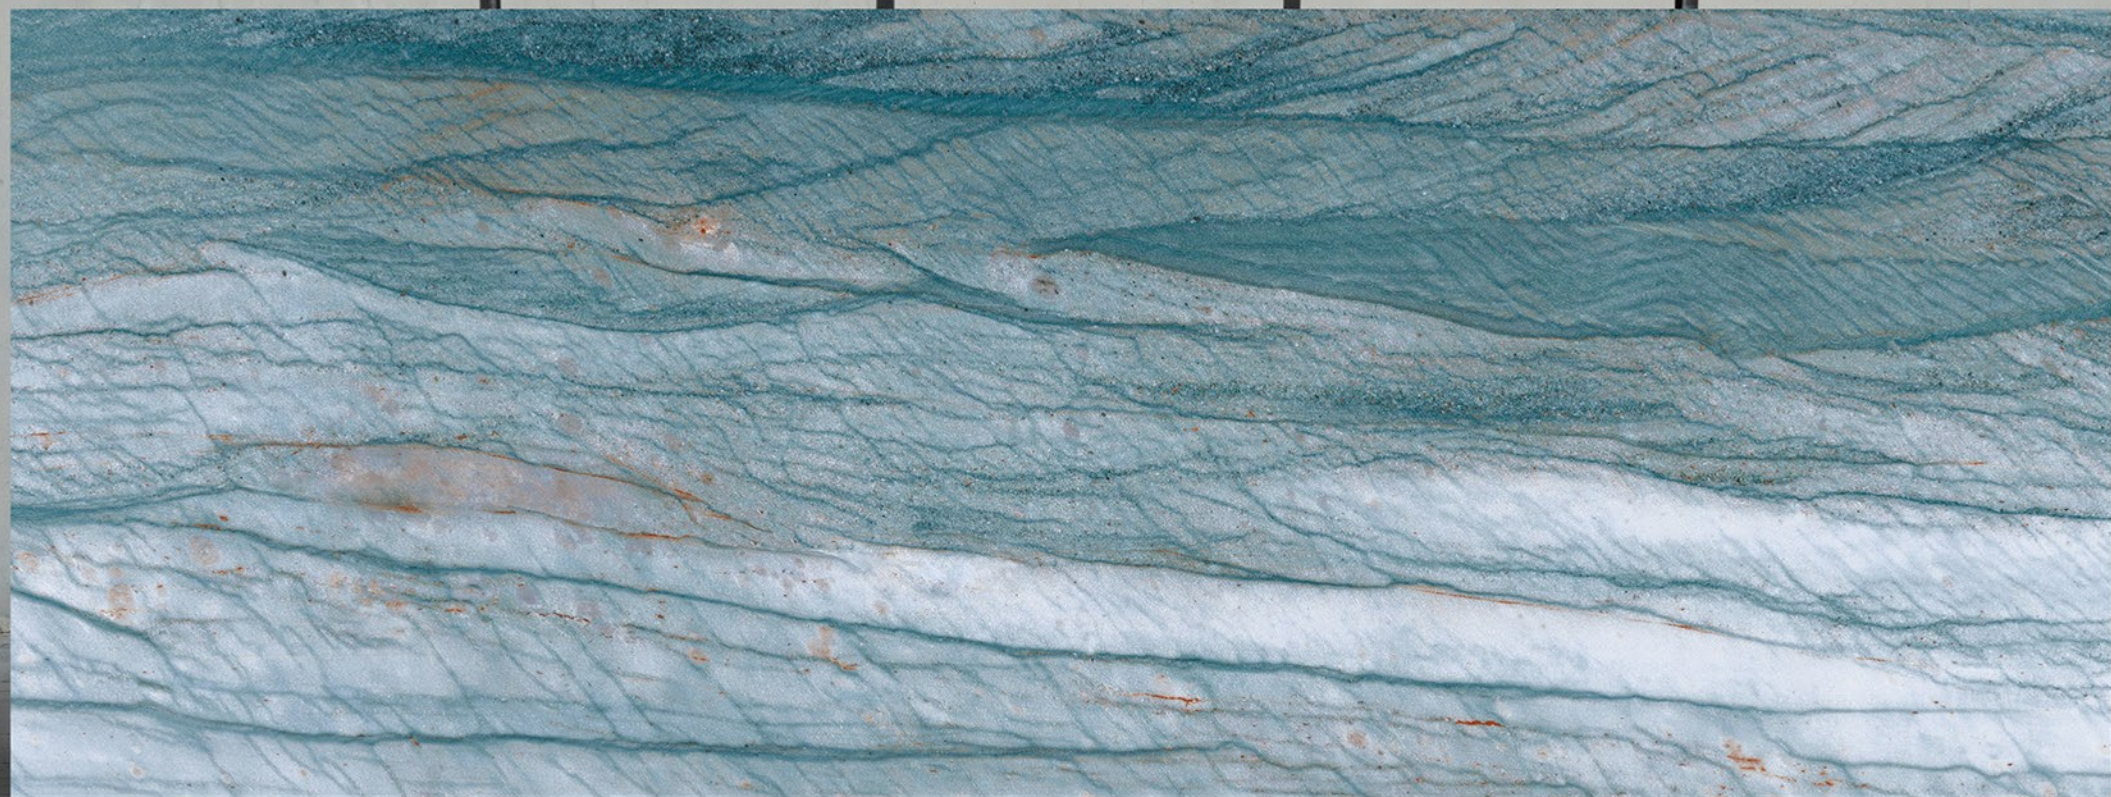

**FINISH
GLOSSY**

SIZE

1200X3200 MM | 800X3200MM
1200X2800 MM | 800X2400MM
1200X2400 MM

LUMIX IVORY

**BODY
WHITE**

**FINISH
GLOSSY**

SIZE
1200X3200 MM | 800X3200MM
1200X2800 MM | 800X2400MM
1200X2400 MM

MACAUBAS AZUL