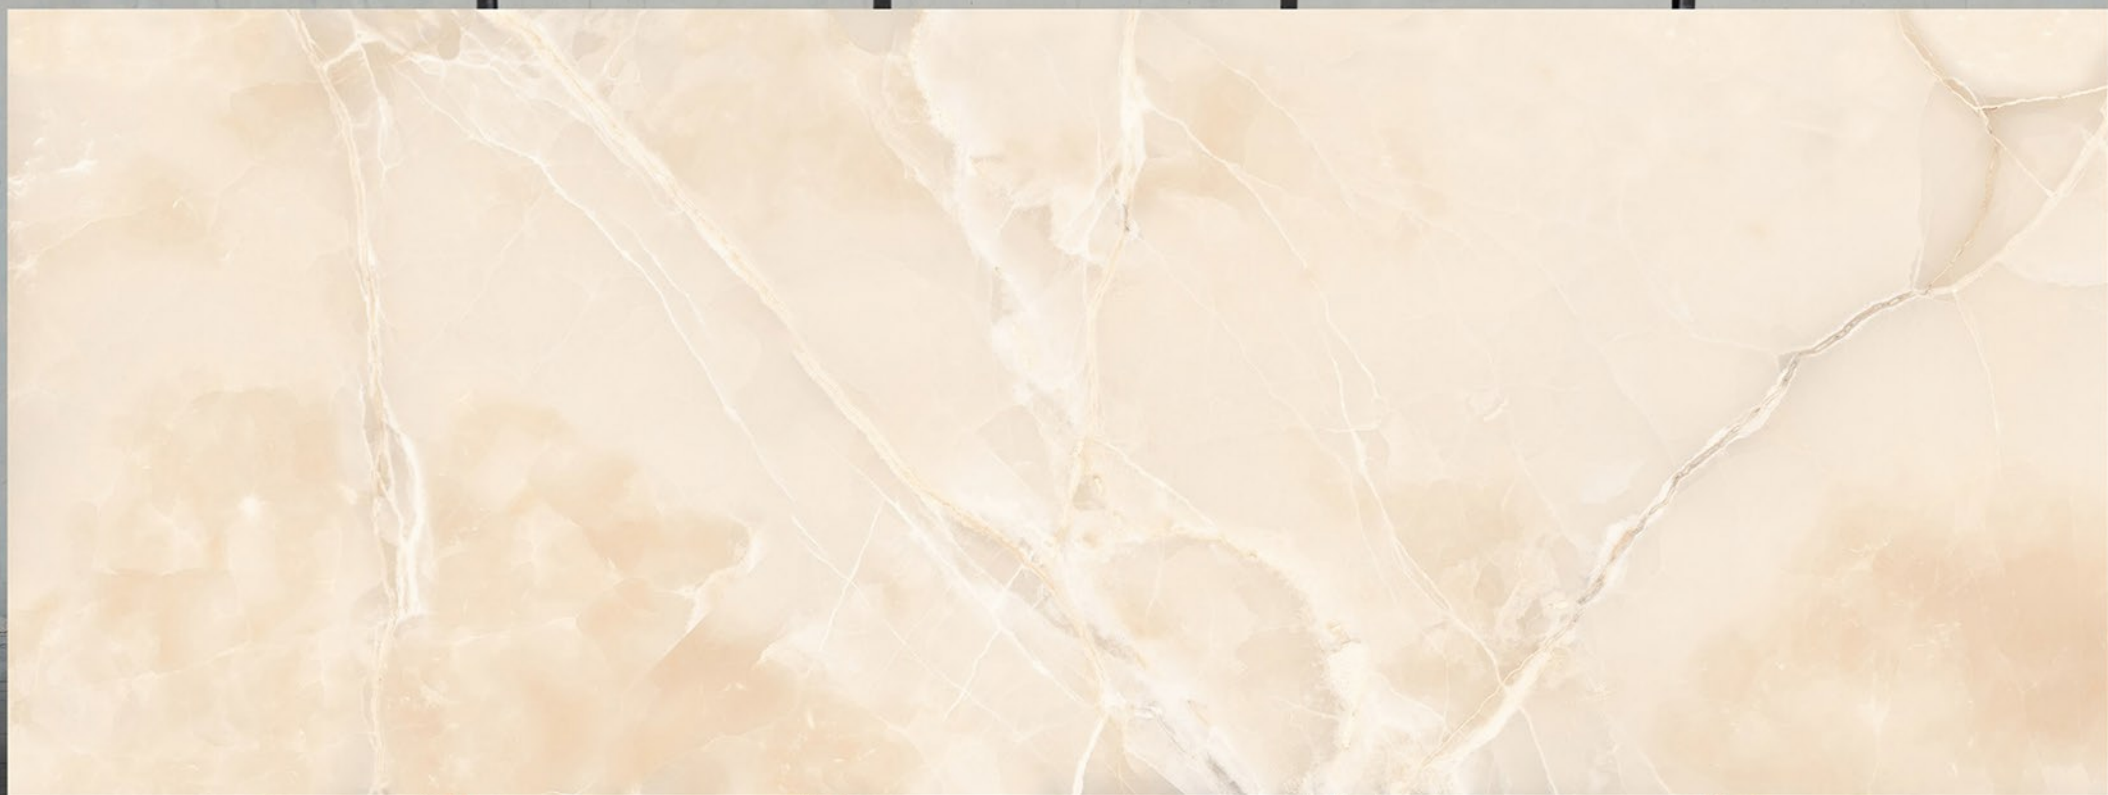

LUMIX IVORY

**BODY
WHITE**

**FINISH
GLOSSY**

SIZE
1200X3200 MM | 800X3200MM
1200X2800 MM | 800X2400MM
1200X2400 MM