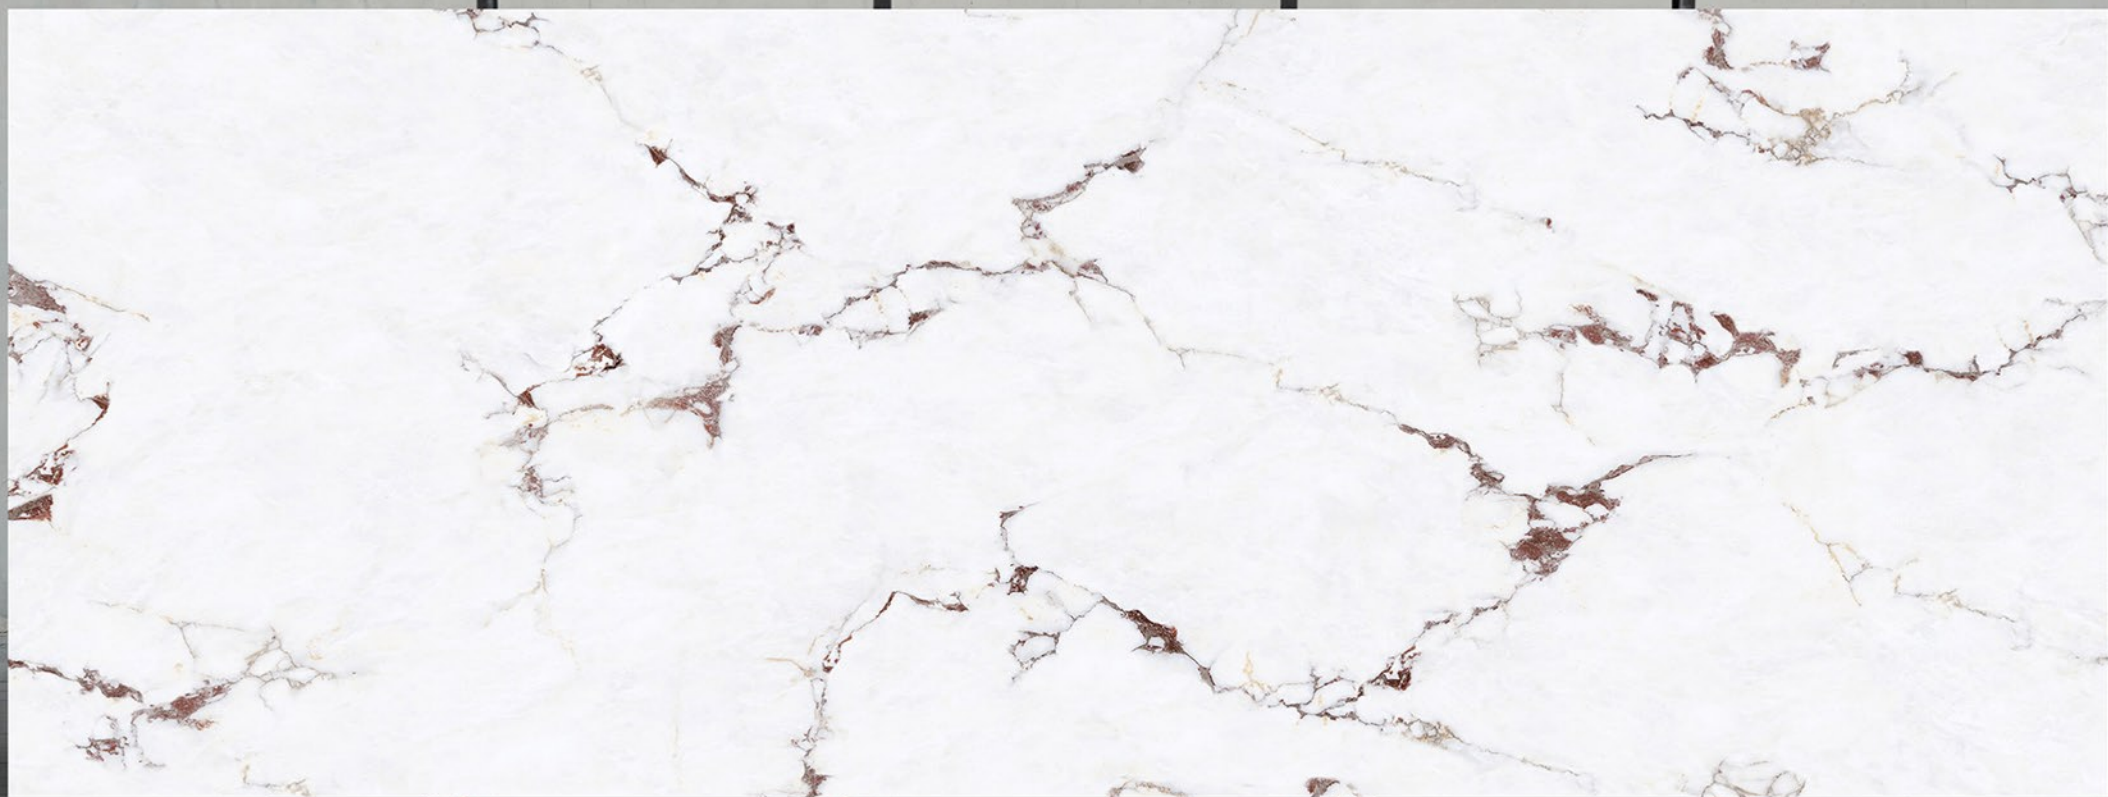

FRAGMENT WHITE

**BODY
WHITE**

**FINISH
GLOSSY**

SIZE

1200X3200 MM | 800X3200MM
1200X2800 MM | 800X2400MM
1200X2400 MM