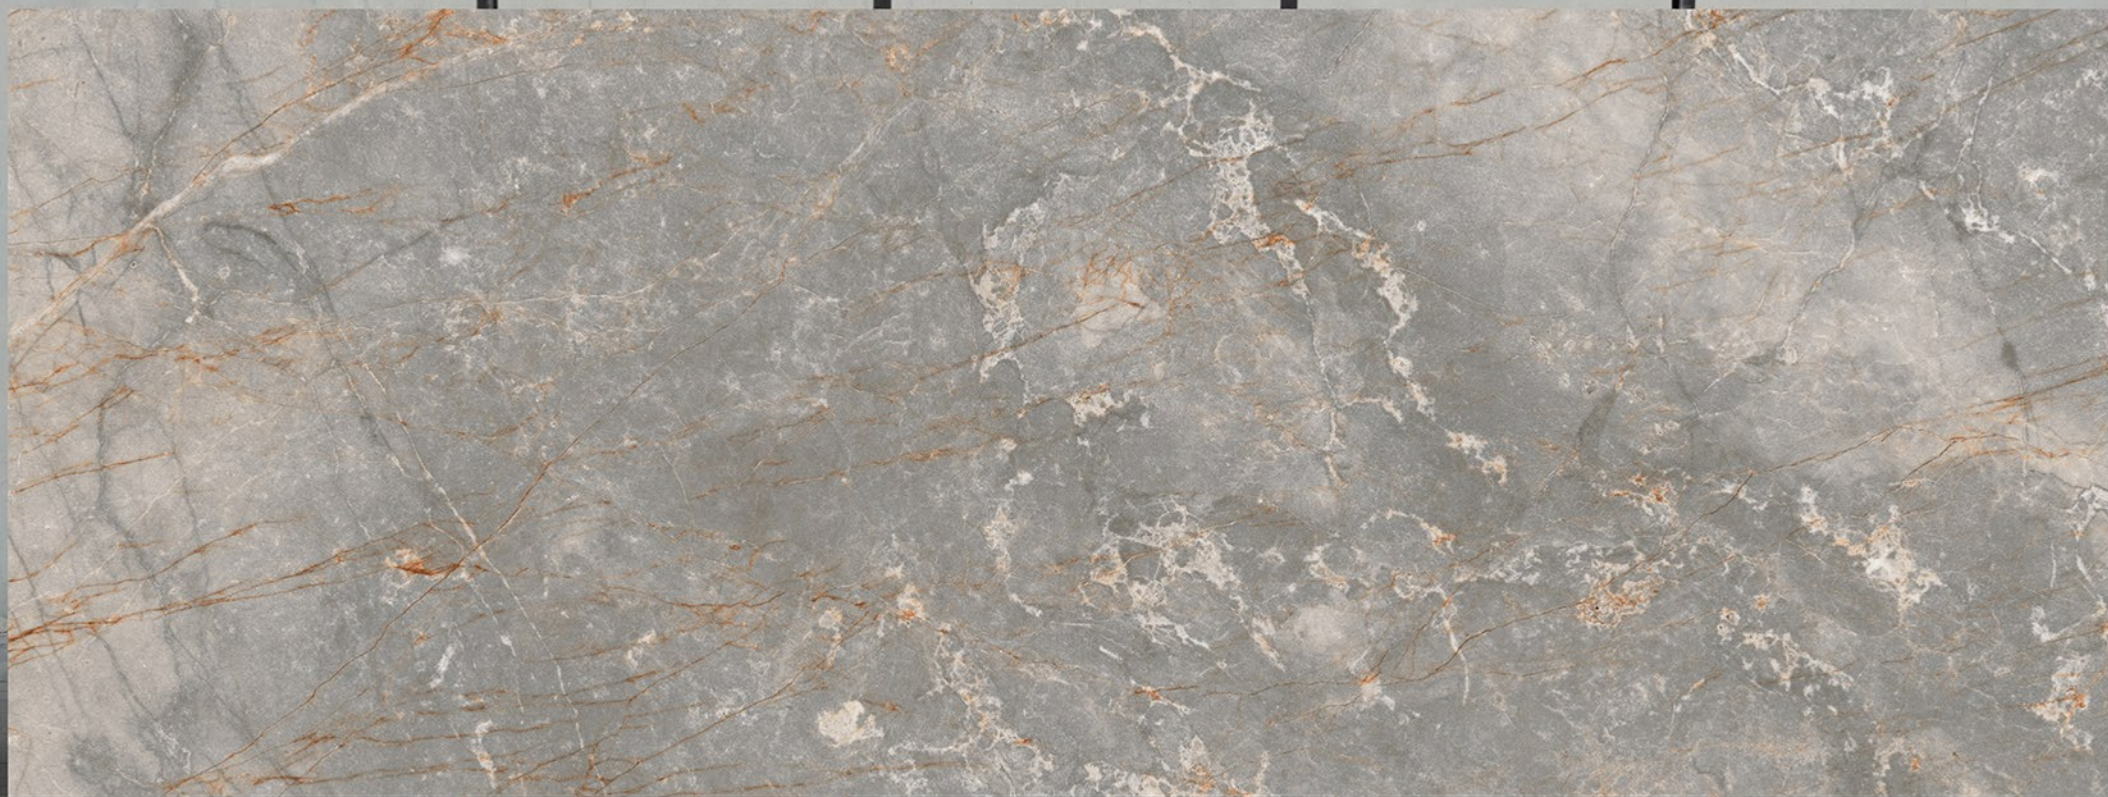

1200X3200 MM | 800X3200MM
1200X2800 MM | 800X2400MM
1200X2400 MM

FRAGMENT WHITE

**BODY
WHITE**

**FINISH
GLOSSY**

SIZE

1200X3200 MM | 800X3200MM
1200X2800 MM | 800X2400MM
1200X2400 MM

FRENZY NATURAL

**BODY
GREY**