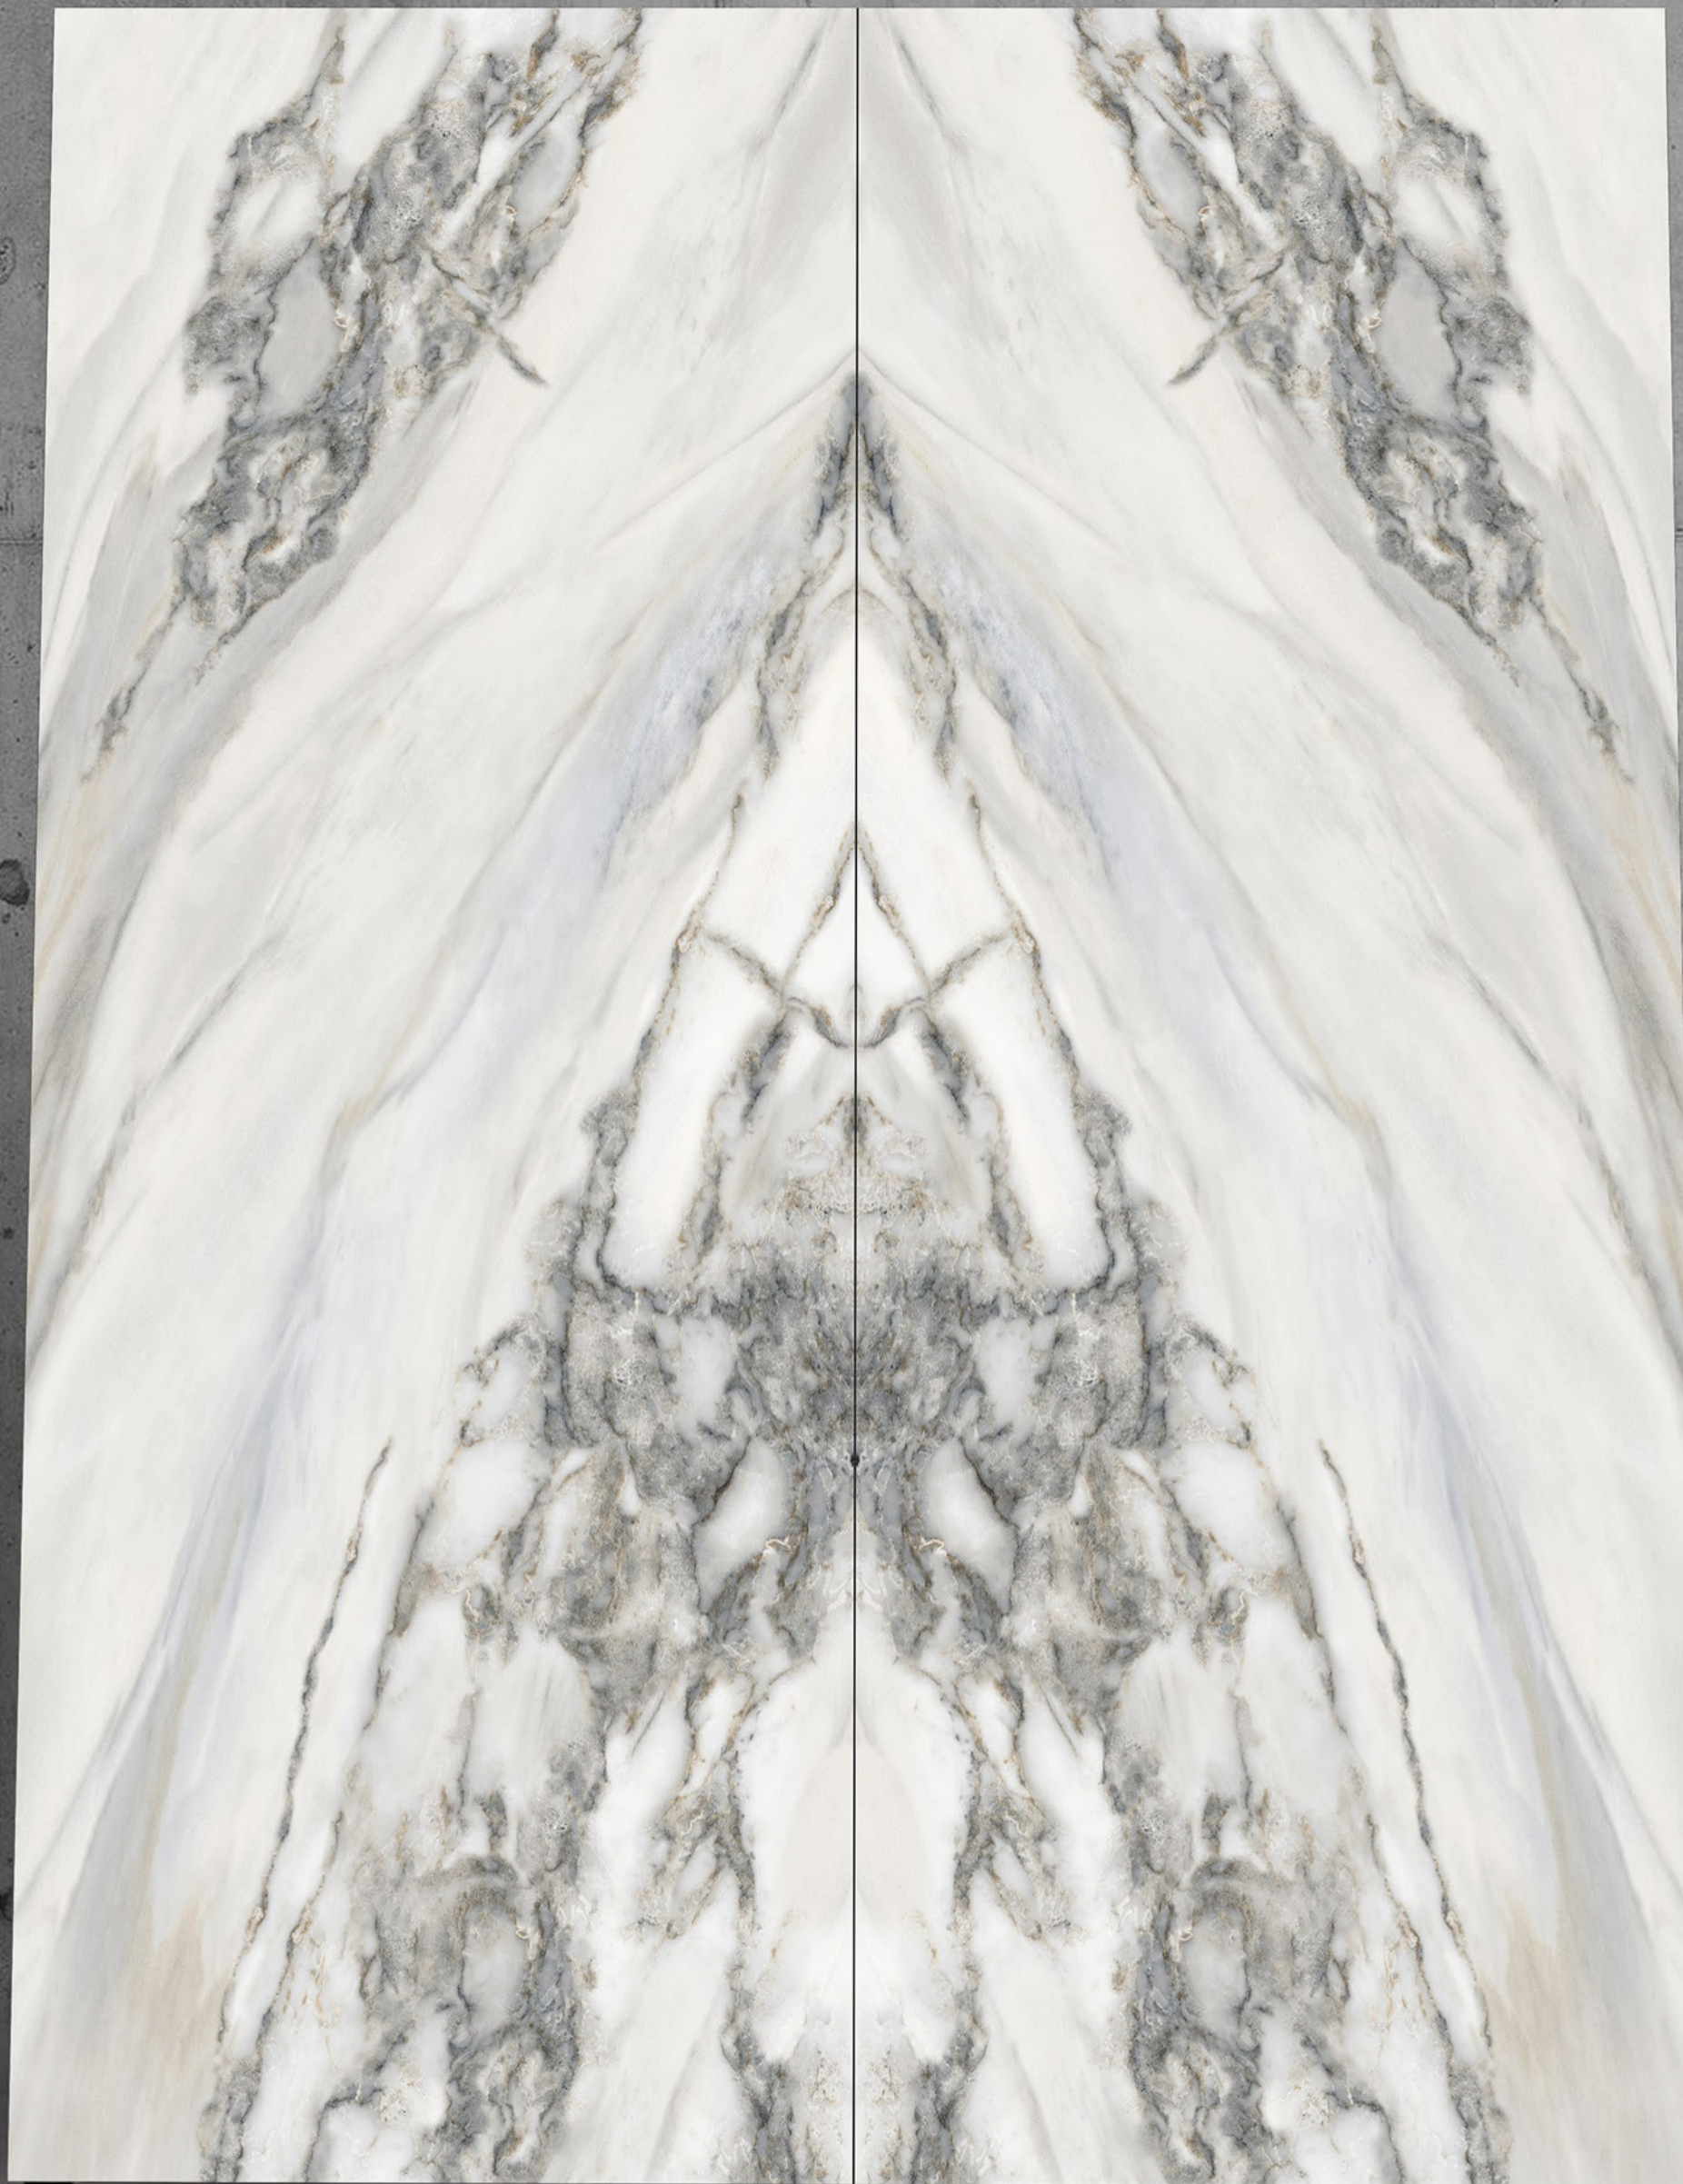

**QUARTZ ROSE-A&B**

**BODY  
WHITE**

**FINISH  
GLOSSY**

**SIZE**  
1200X3200 MM | 800X3200MM  
1200X2800 MM | 800X2400MM  
1200X2400 MM

**VENEZIA WHITE-A&B**

**BODY  
WHITE**

**FINISH  
GLOSSY**

**SIZE**  
1200X3200 MM | 800X3200MM  
1200X2800 MM | 800X2400MM  
1200X2400 MM