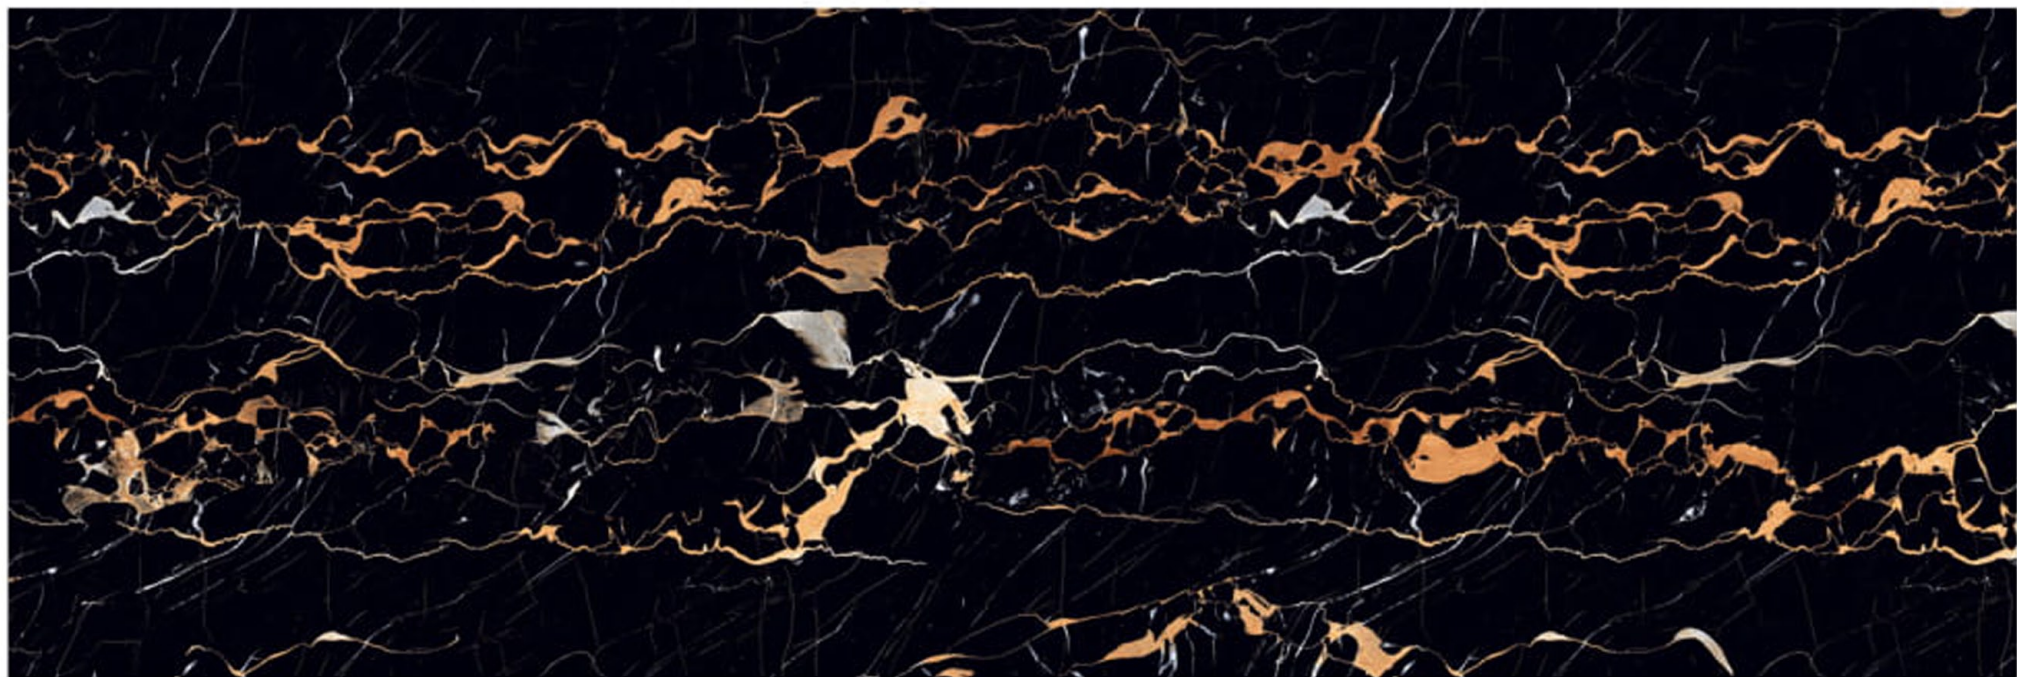

FULL BODY

SIZE:
80x240cm

THICKNESS:
:15mm | :18mm

FINISH:
GLOSS

GOLDEN PORTORO