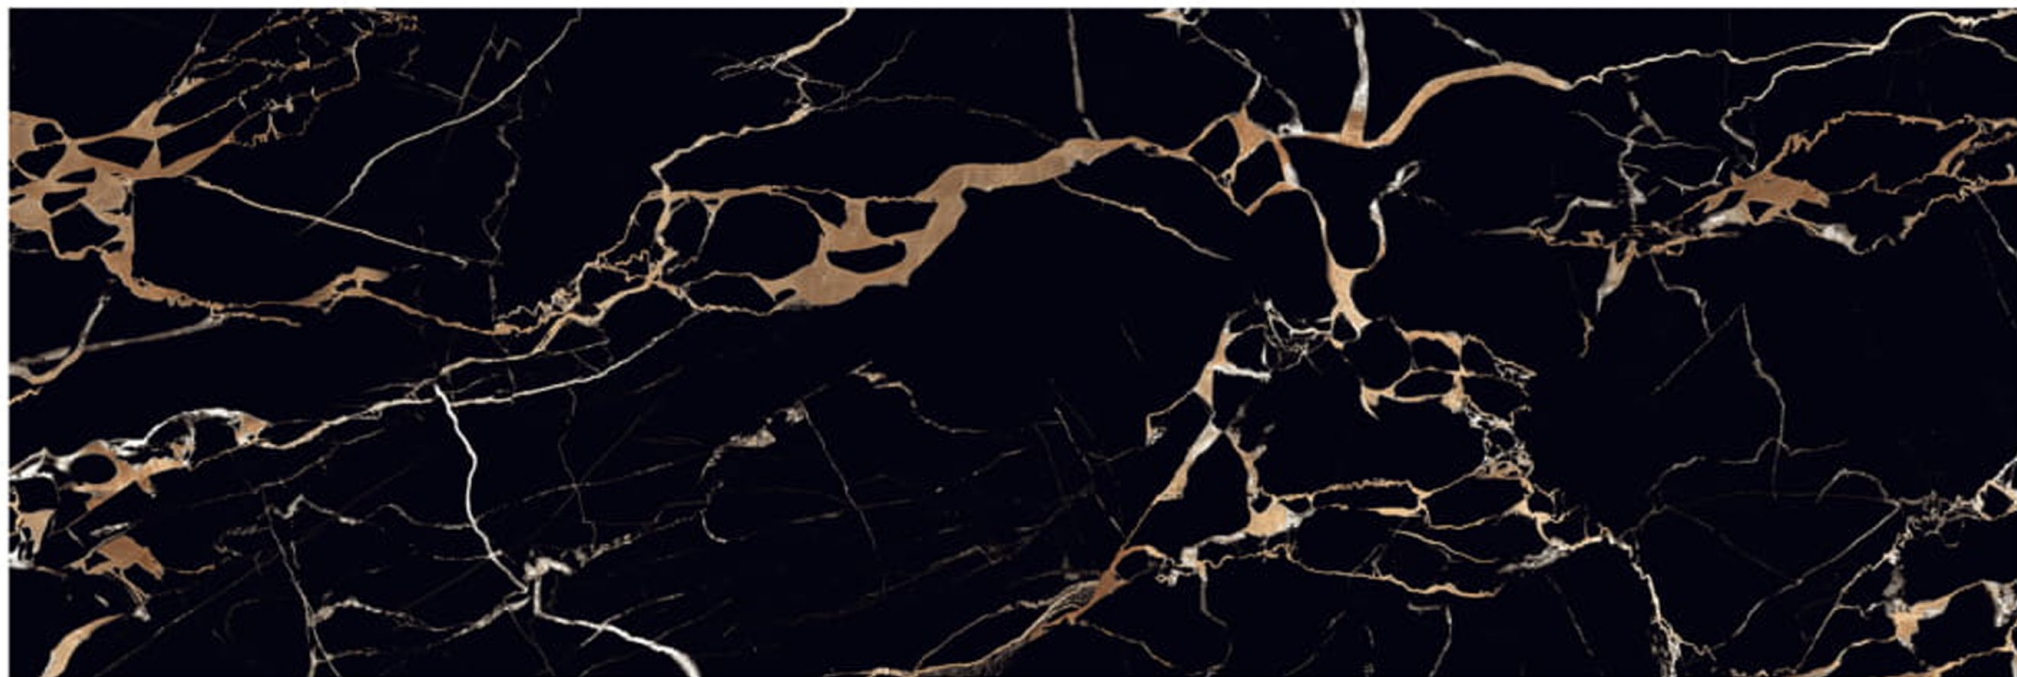

FULL BODY

SIZE:
80x240cm

THICKNESS:
:15mm | :18mm

FINISH:
GLOSS

AMBRATO GOLD PLAZMA