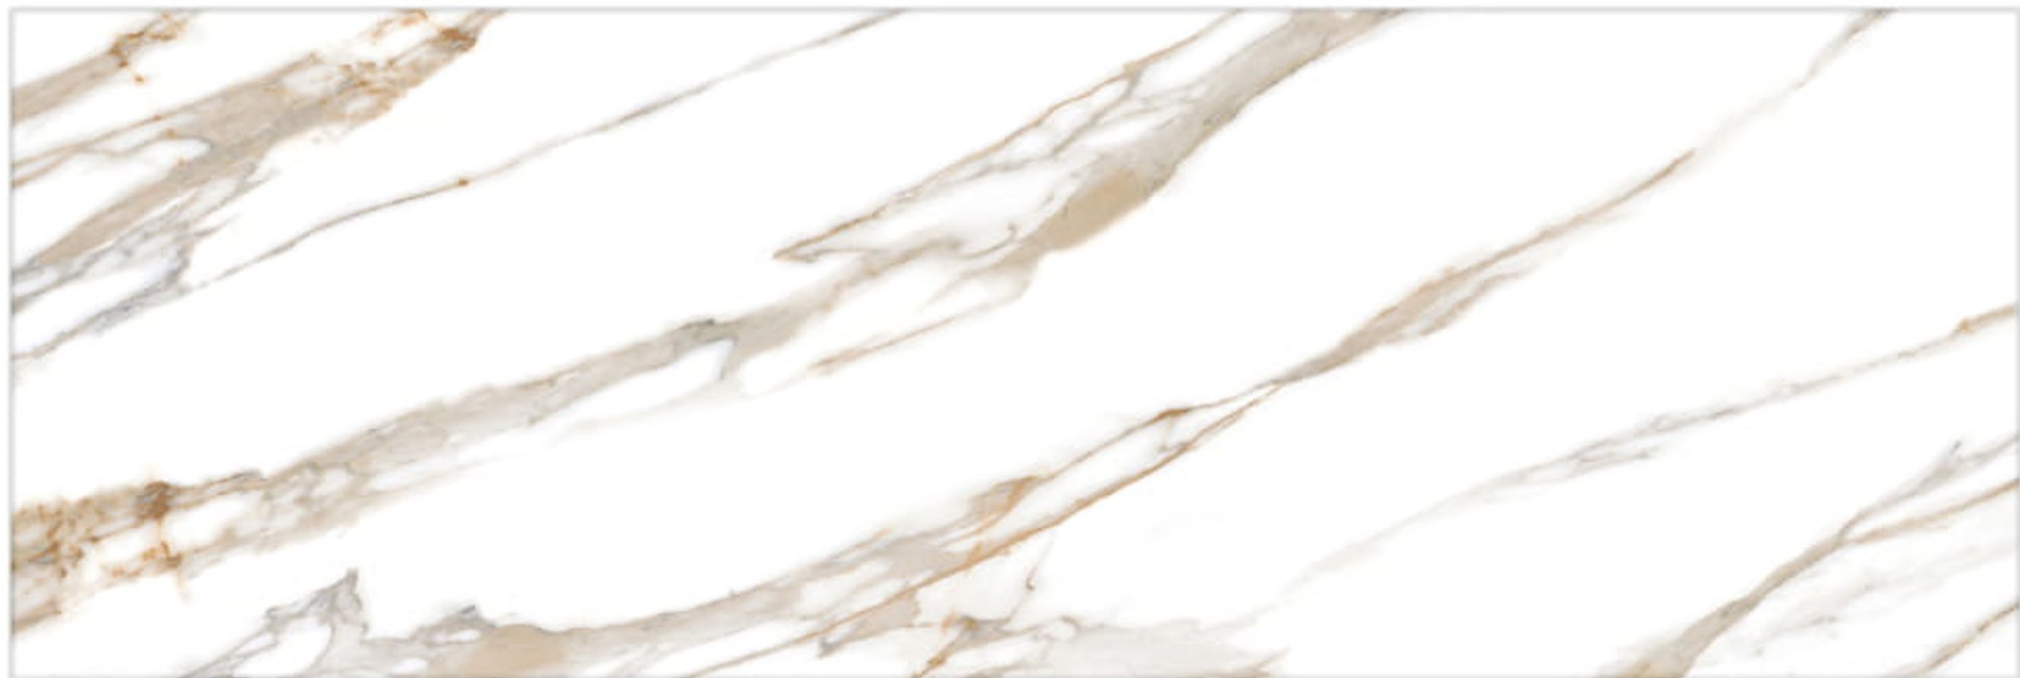

SIZE:
80x240cm

THICKNESS:
:15mm | :18mm

FINISH:
GLOSS

STATUARIO CALACATTA

FULL BODY

SIZE:
80x240cm

THICKNESS:
:15mm | :18mm

FINISH:
GLOSS