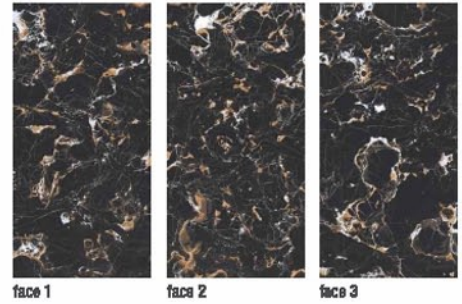

FOREST BROWN

face 1

face 2

face 3

PANDA WHITE

PATARA GRIGIYO

PORTORO GOLD

GLOSSY FINISH | 800x1600mm