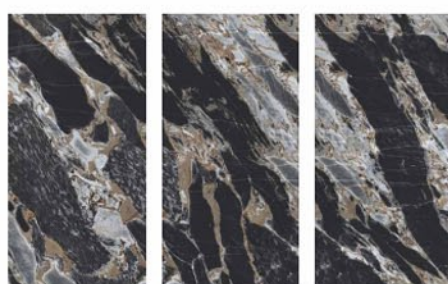

ARGOS BLACK

face 1

face 2

face 3