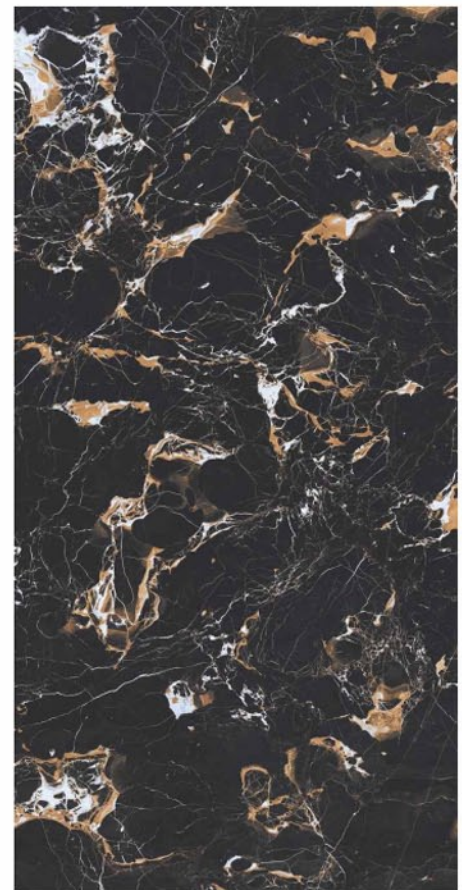

PORTORO GOLD

GLOSSY FINISH | 800x1600mm

—✂— 6mm thickness

—✂— 9mm thickness