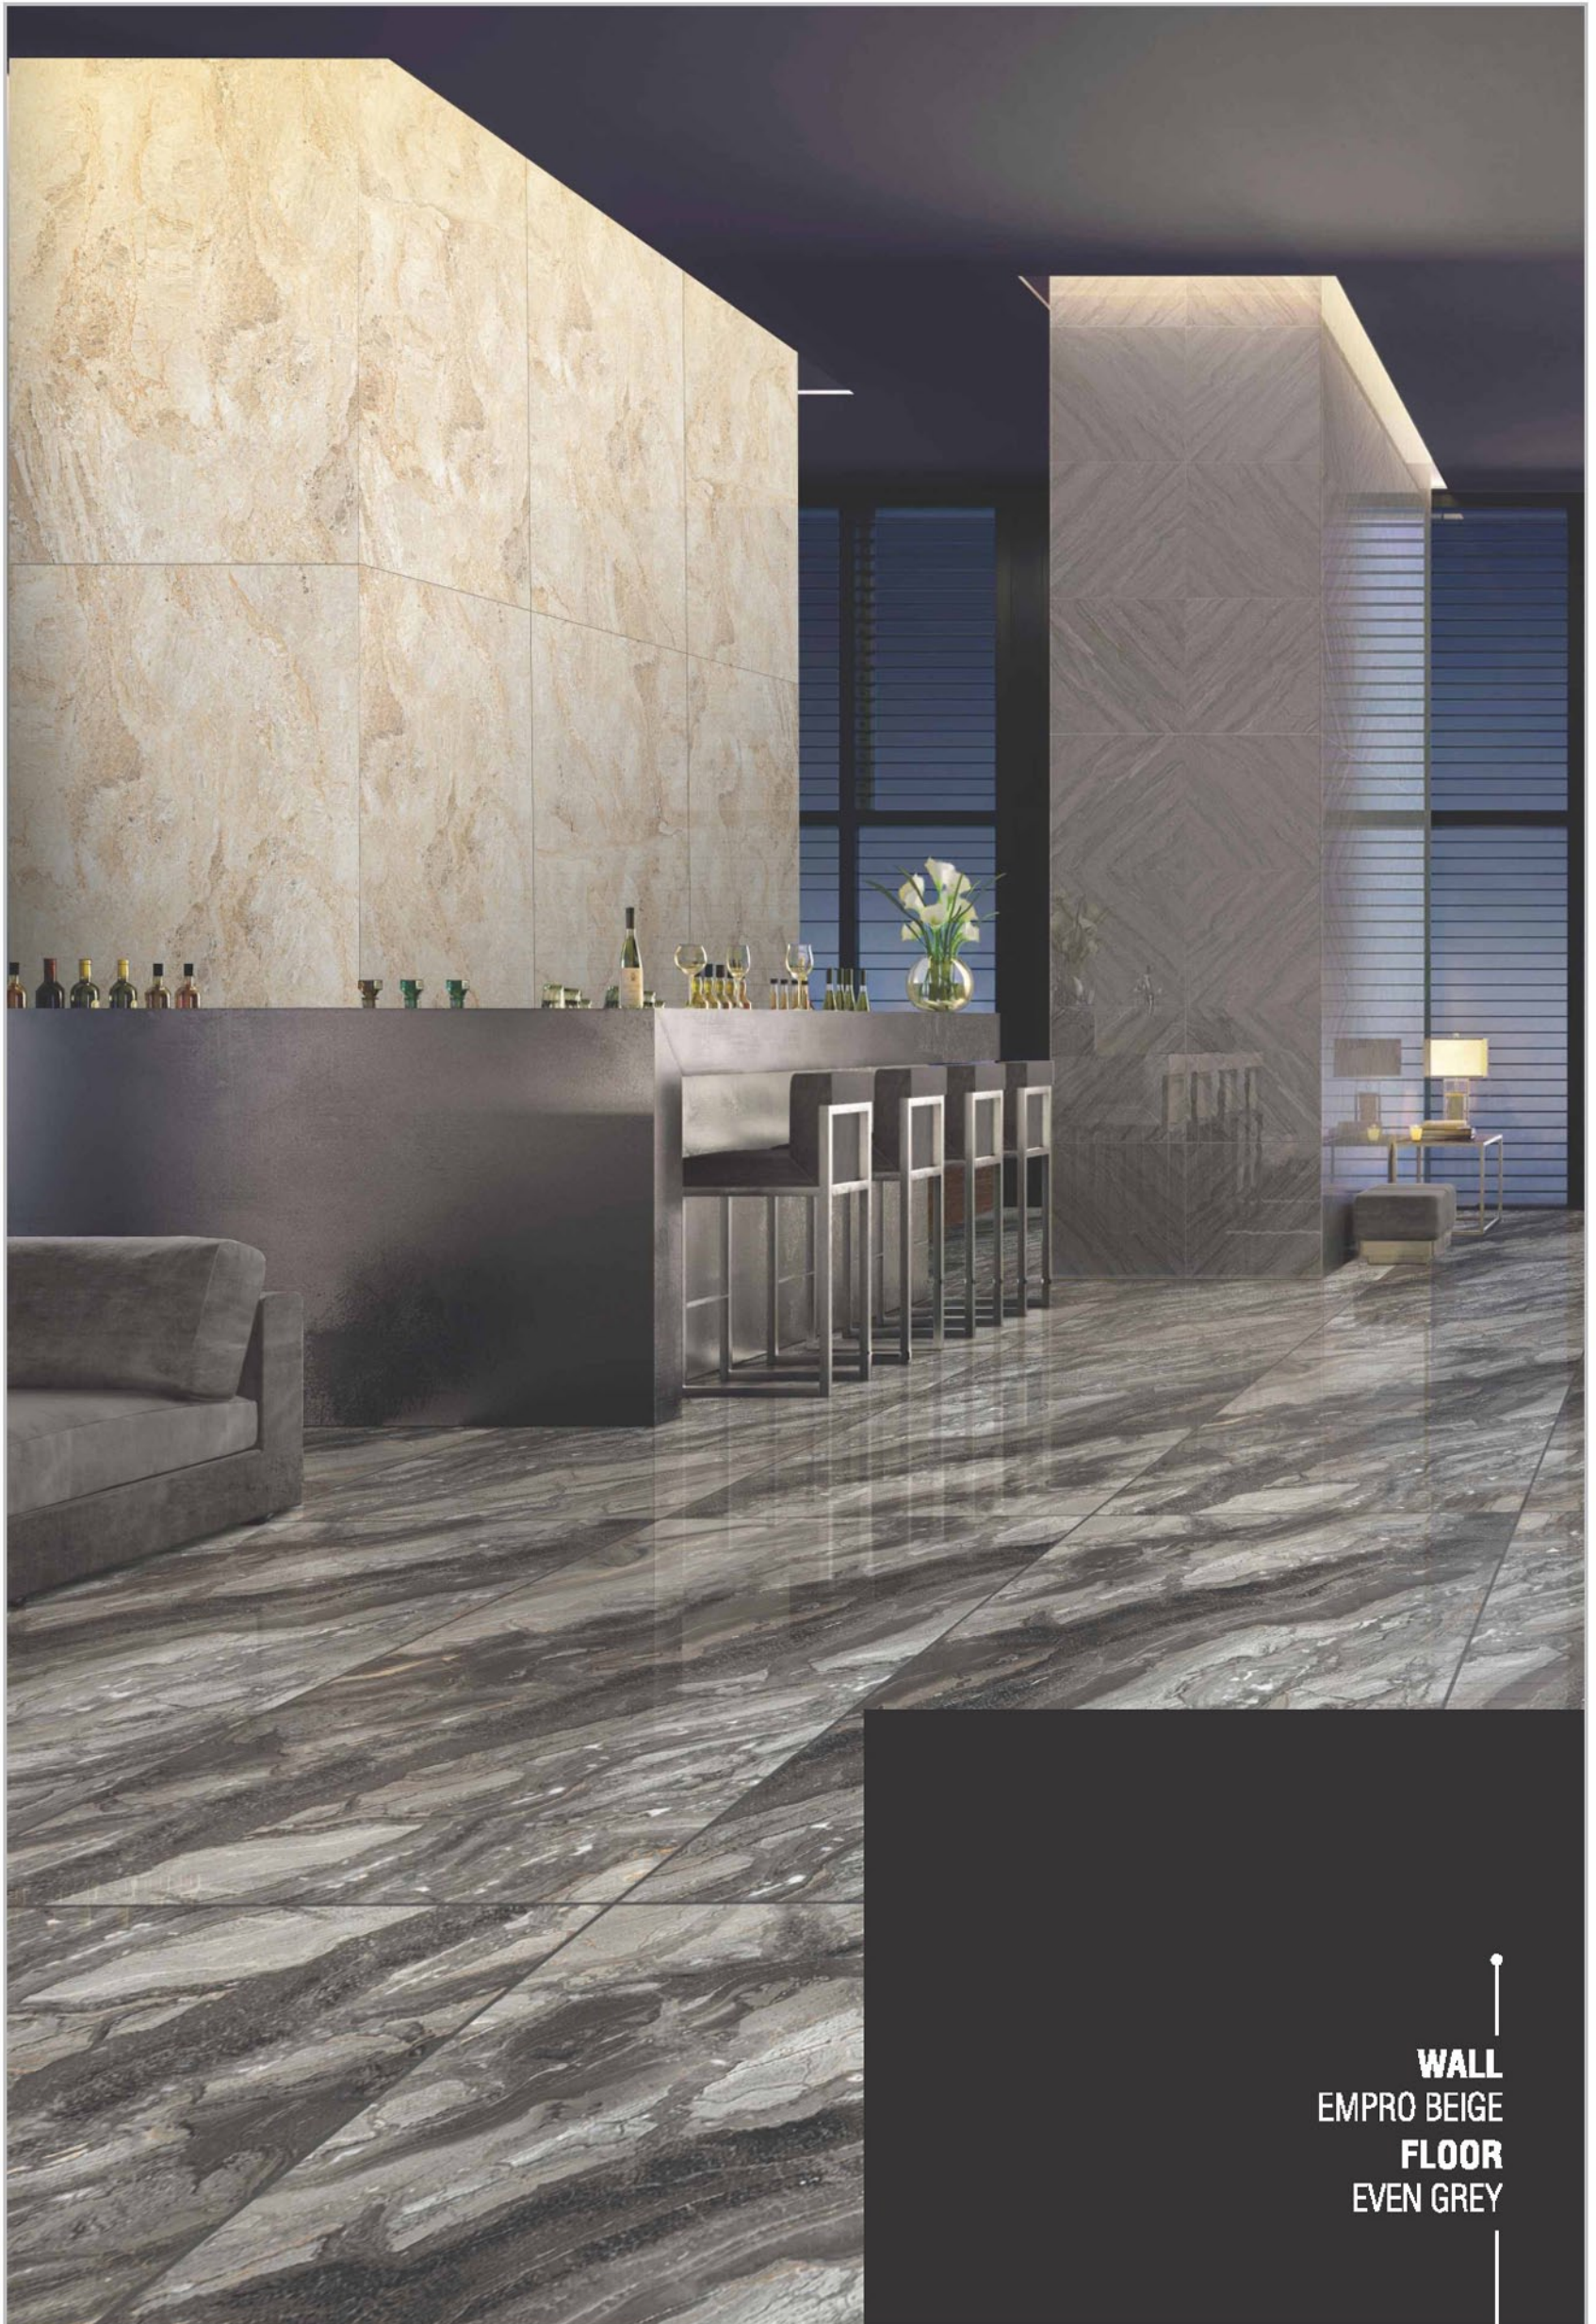

—✂— 6mm thickness

—✂— 9mm thickness

WALL
EMPRO BEIGE
FLOOR
EVEN GREY

**GLOSSY
FINISH** | 800x1600mm

—✚ 6mm thickness

—✚ 9mm thickness

face 1

face 2