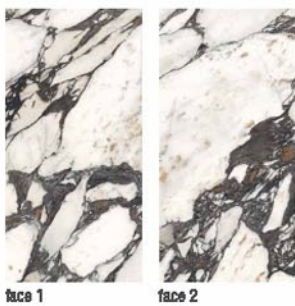

**GLOSSY
FINISH** | 800x1600mm

—✚ 6mm thickness

—✚ 9mm thickness

IMPACT STATUARIO