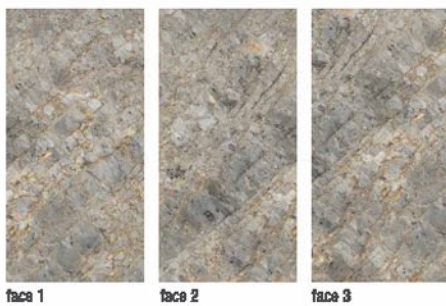

FLOOR
DYNA STREAK
FLOOR STRIP
ARMANI GOLD

**GLOSSY
FINISH** | 800x1600mm

—✚ 6mm thickness

—✚ 9mm thickness

IMPACT STATUARIO

MADERA FOREST

MARBELLA WHITE

face 1