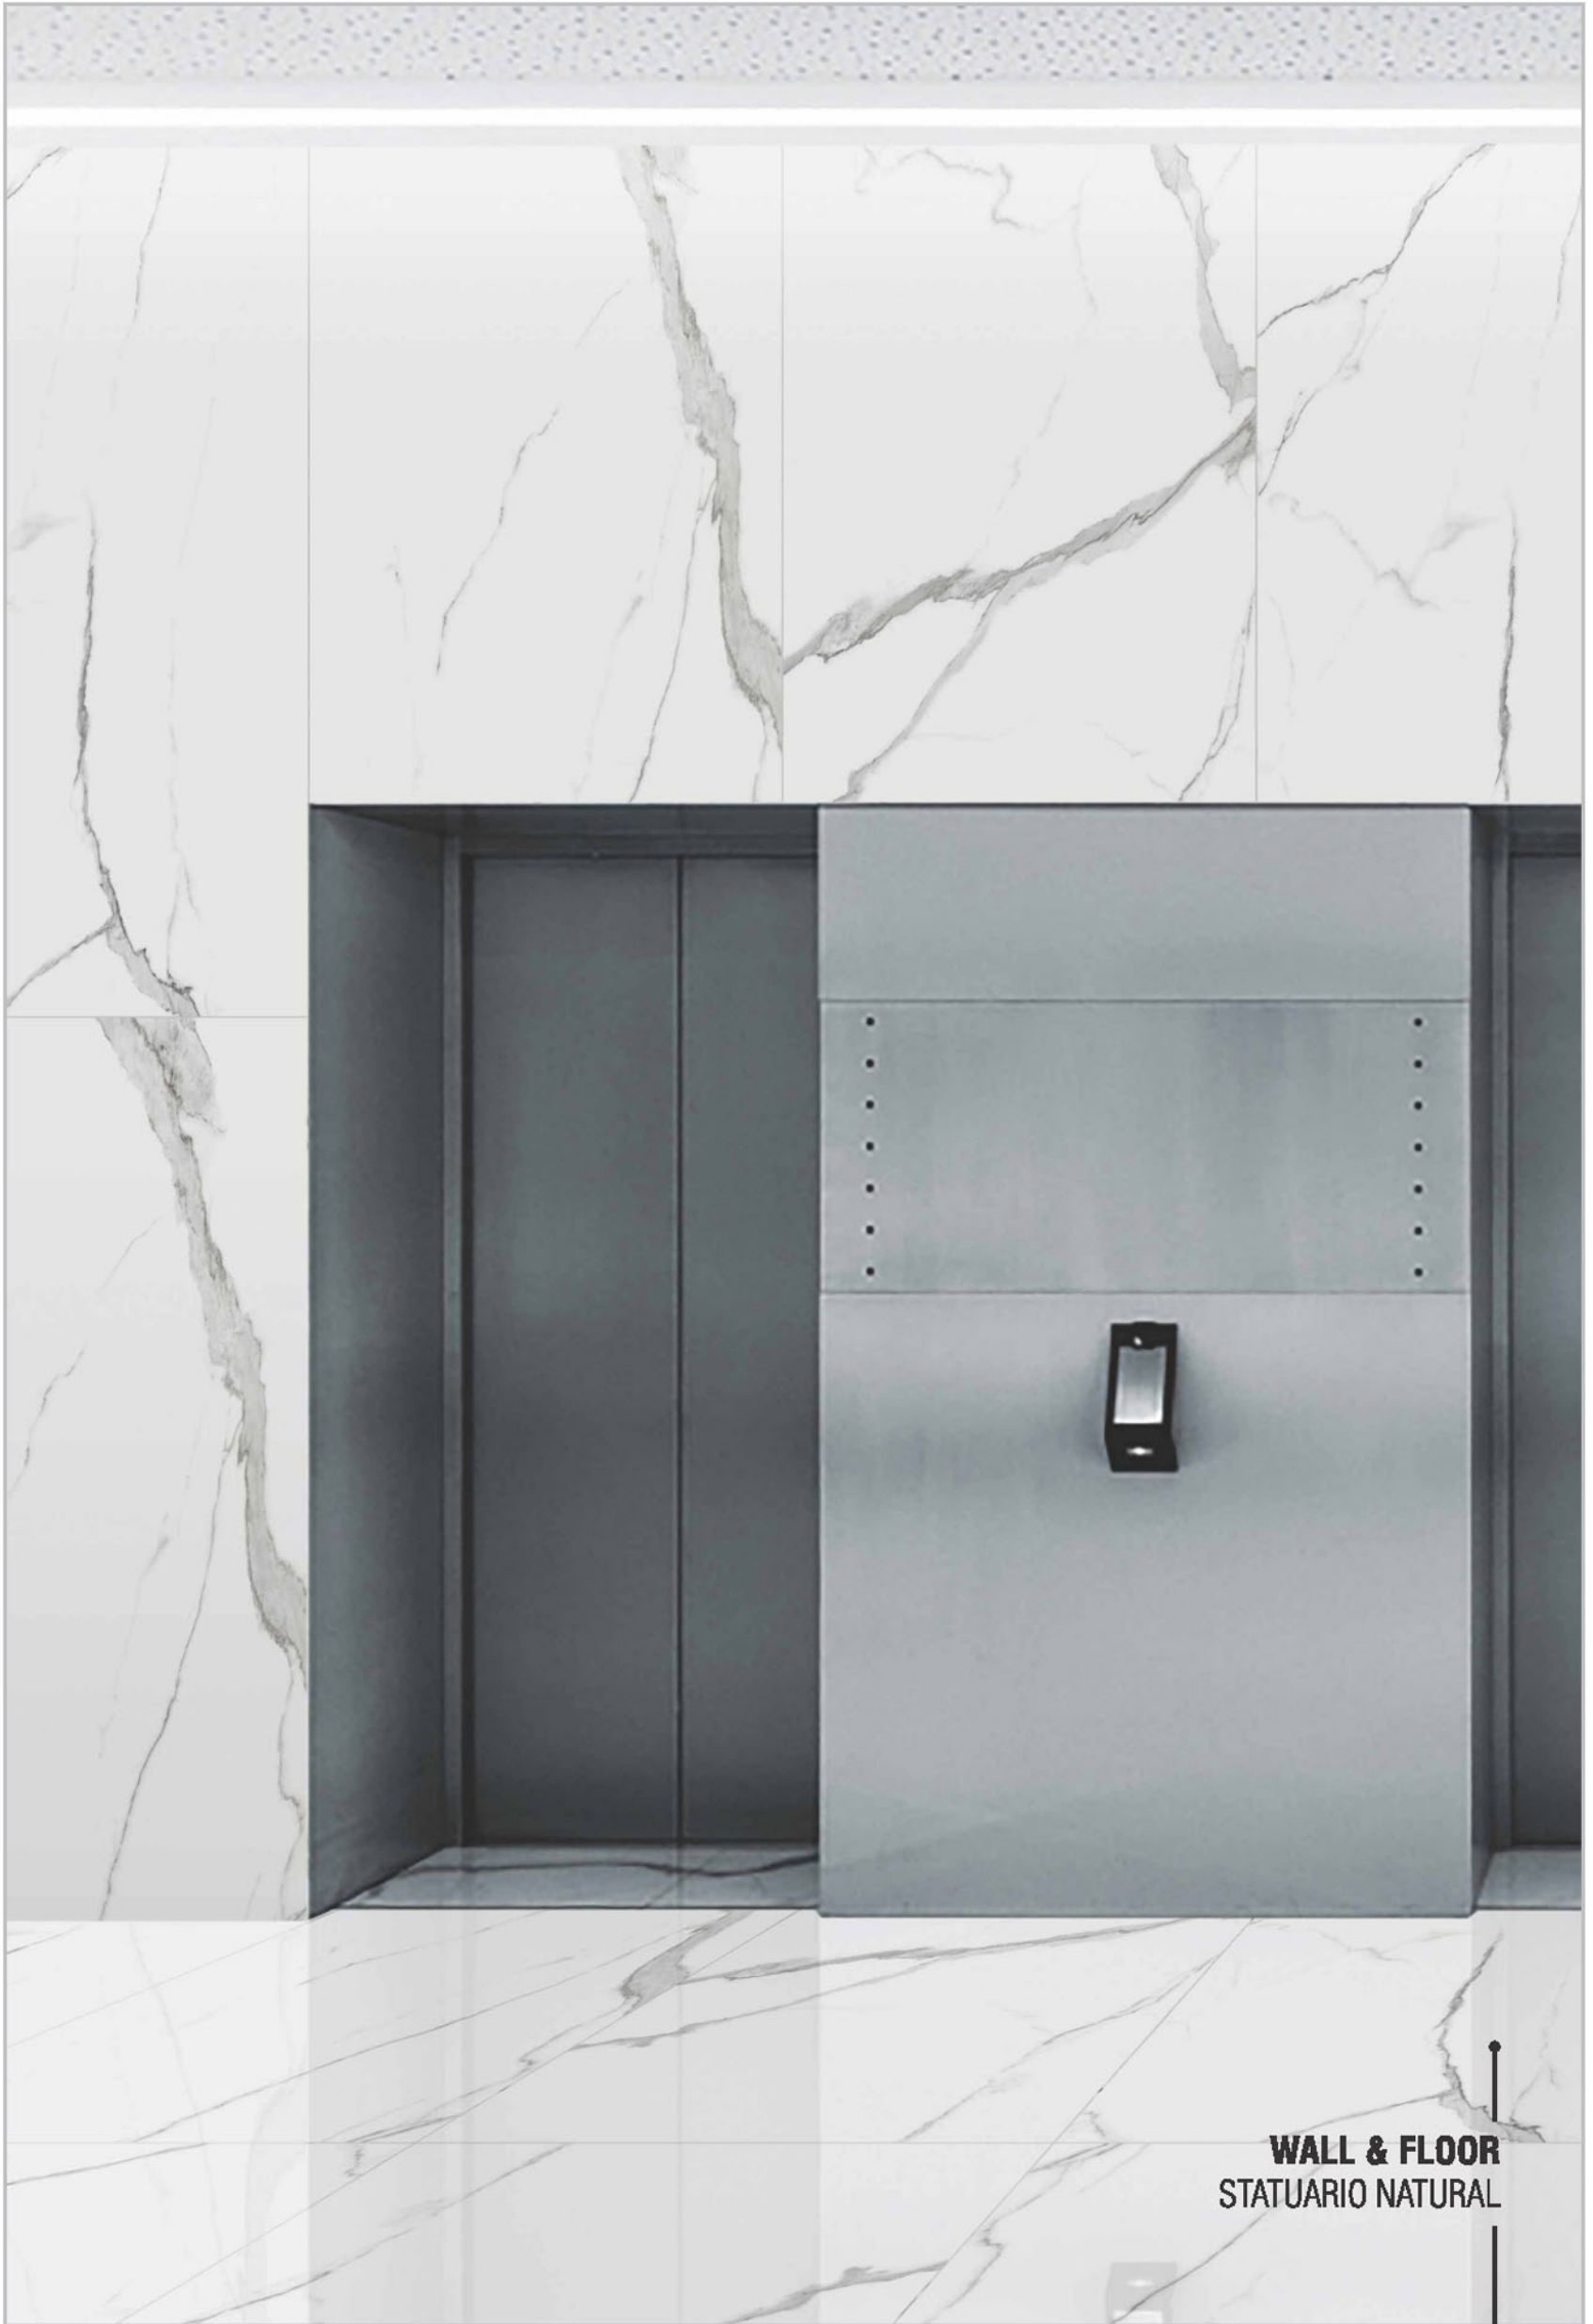

face 3

SAHARA WHITE

face 1

face 2

face 3

SPARKLE WHITE

WALL
SPARKLE WHITE
FLOOR
SAHARA BLACK

WALL & FLOOR
STATUARIO NATURAL