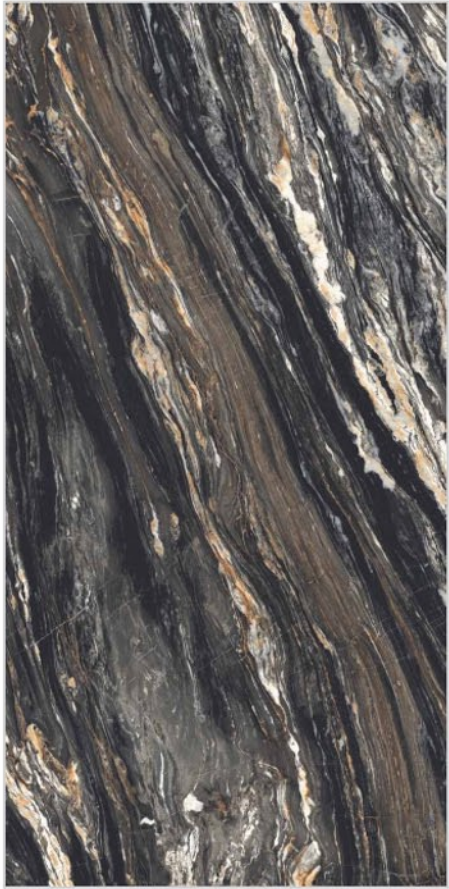

MARINA PEDRA

face 1

face 2

face 3