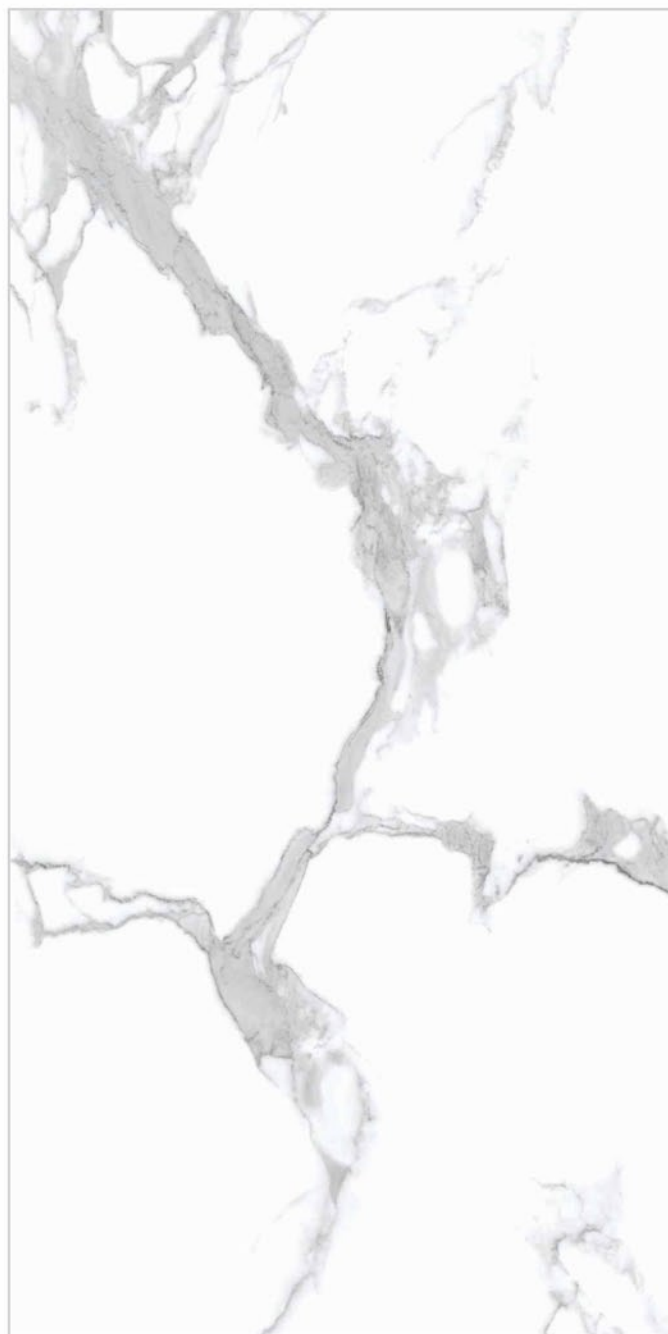

DIAMOND WHITE