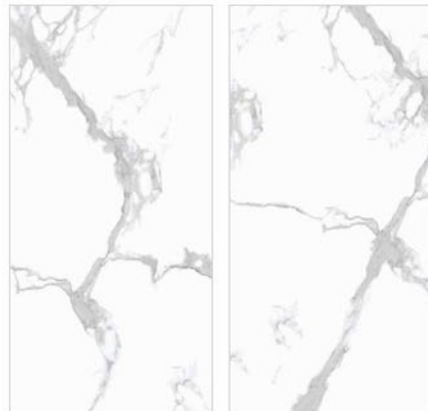

GLOSSY FINISH | 1200x2400mm

—✚ 6mm thickness

—✚ 9mm thickness

GLOSSY FINISH | 1200x2400mm

—✂— 6mm thickness

—✂— 9mm thickness

face 1

face 2