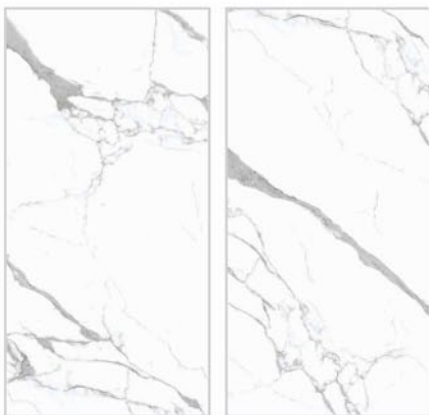

→ 6mm thickness

→ 9mm thickness

TABLE TOP
CRISTAN STONE
FLOOR
BRECCIA LAVA

ALTIMO WHITE

ALTIMO WHITE (BOOK MATCH)

face 1

face 2

face A