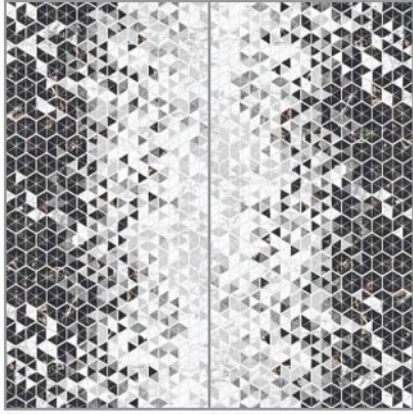

FOREST BROWN

WALL
ONYX VANILA
FLOOR
FOREST BROWN

GLOSSY FINISH | 1200x2400mm

➤ 6mm thickness

➤ 9mm thickness

face 1 face 1

face 1 face 1

M-1001