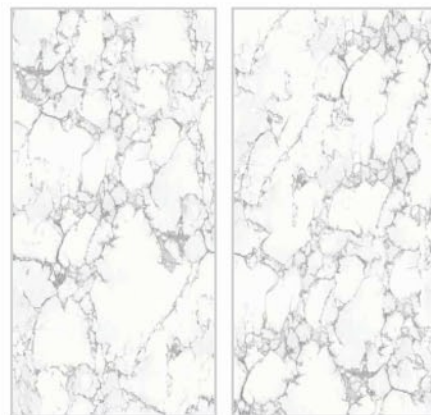

face 2

GLOSSY | **1200x2400mm**
FINISH

→ 6mm thickness

→ 9mm thickness

PORTORO SILVER

face 1

face 2

PRIMA WHITE