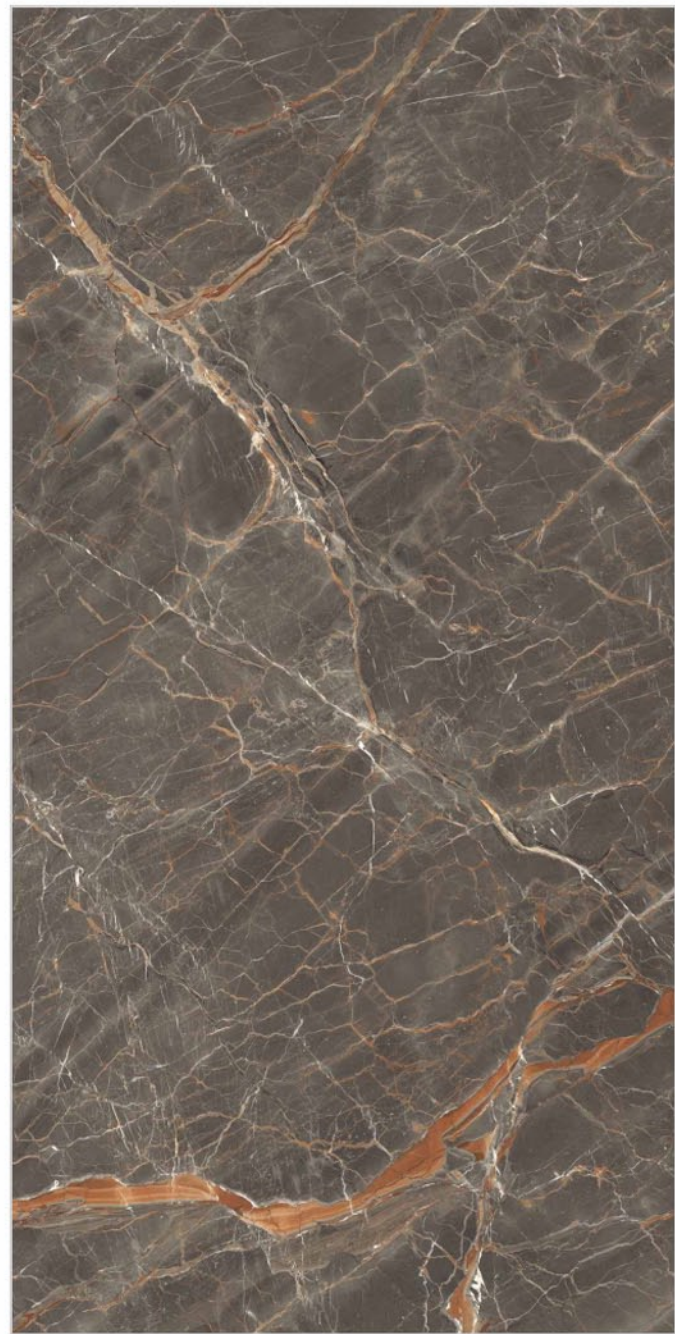

IMPACT STATUARIO (CONTINUE)

GLOSSY FINISH | 1200x2400mm

—✂ 6mm thickness

—✂ 9mm thickness

face 1

face 1

face 2

ONYX VANILA