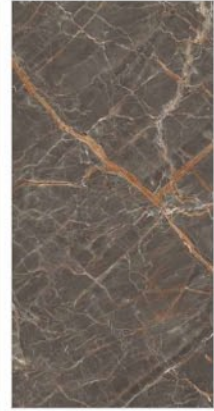

IMPACT STATUARIO (CONTINUE)

GLOSSY FINISH | 1200x2400mm

—✂ 6mm thickness

—✂ 9mm thickness

face 1

face 1

face 2

ONYX VANILA

FOREST BROWN

WALL
ONYX VANILA
FLOOR
FOREST BROWN

GLOSSY FINISH | 1200x2400mm

➤ 6mm thickness

➤ 9mm thickness

face 1 face 1

face 1 face 1

M-1001