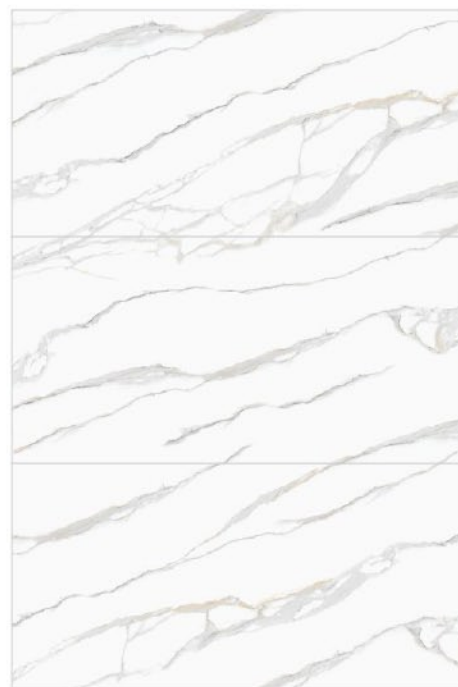

IMPERIAL WHITE

Size - 1200x2400mm

Glossy
finish

Continue
Design

Available sizes