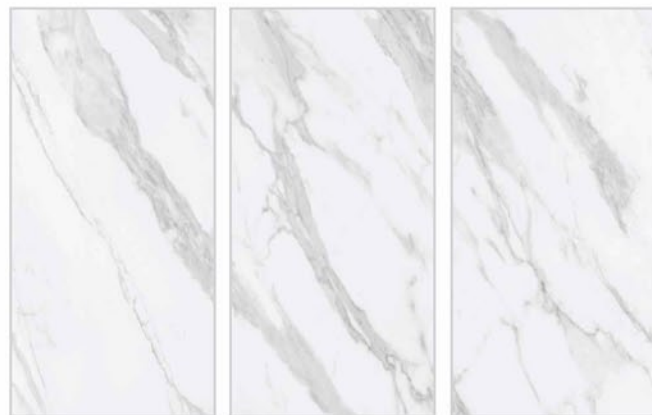

Grow Together with Clay Creations

1200mm x 2400mm

**GLAZED PORCELAIN TILES
WITH DIGITAL PRINT**

COLLECTION

FUSION BLACK (BOOK MATCH)

GLORIOUS WHITE (CONTINUE)

face A

face B