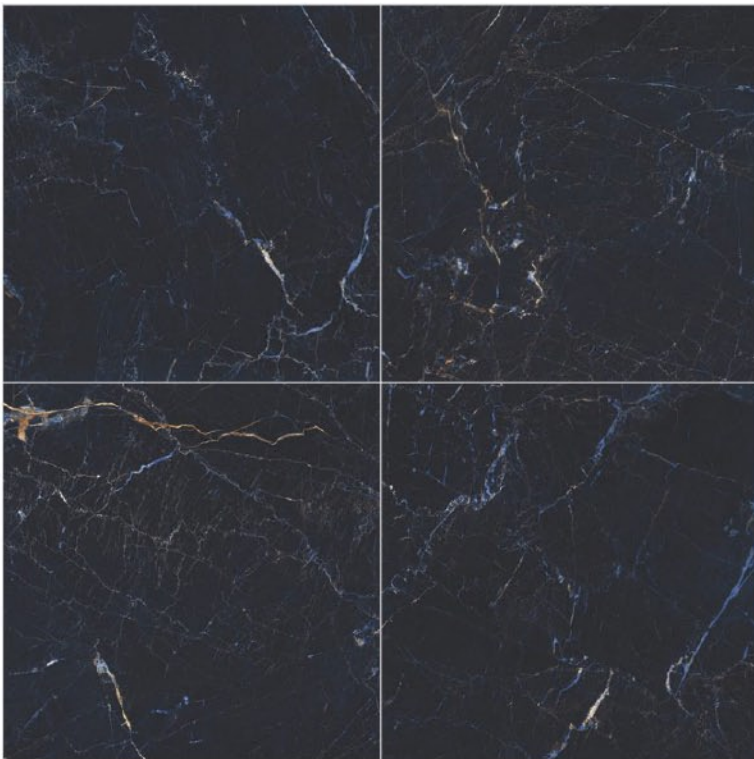

# AZUL CIELO

Size - 1200x1200mm

Glossy  
finish

Random  
designs

Available size

1200x  
1200  
mm