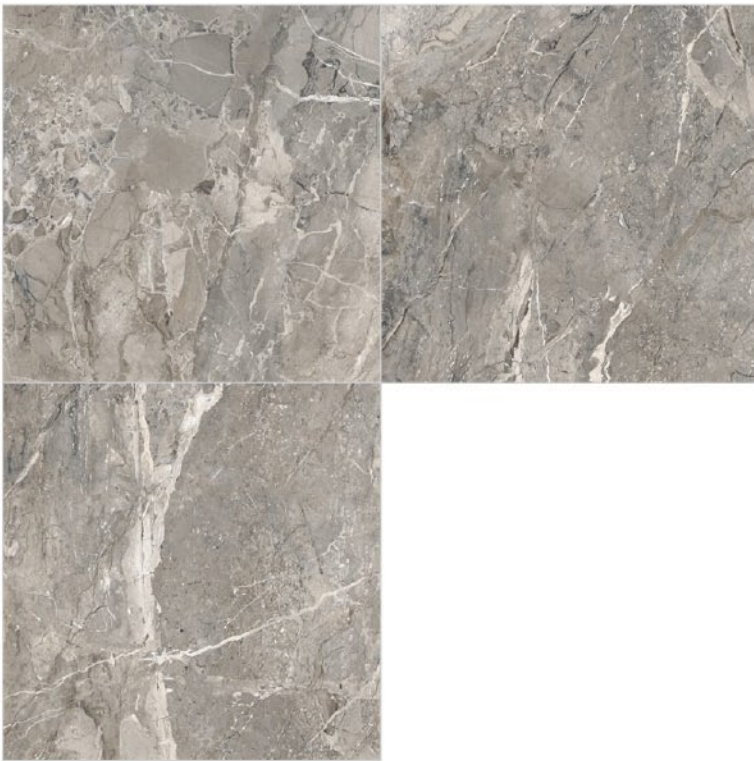

BBRECCIA MARINO
ASH

Size - 1200x1200mm

Glossy
finish

Random
designs

Available size

1200x
1200
mm