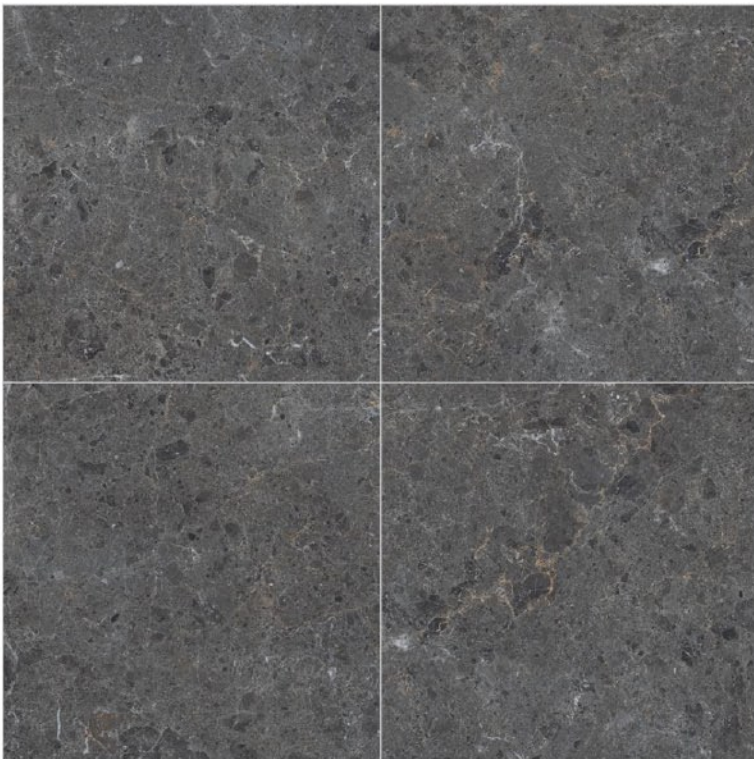

# ONYX CLASSICO

Size - 1200x1200mm

Glossy  
finish

Random  
designs

Available size

1200x  
1200  
mm

ONYX ICE

Size - 1200x1200mm