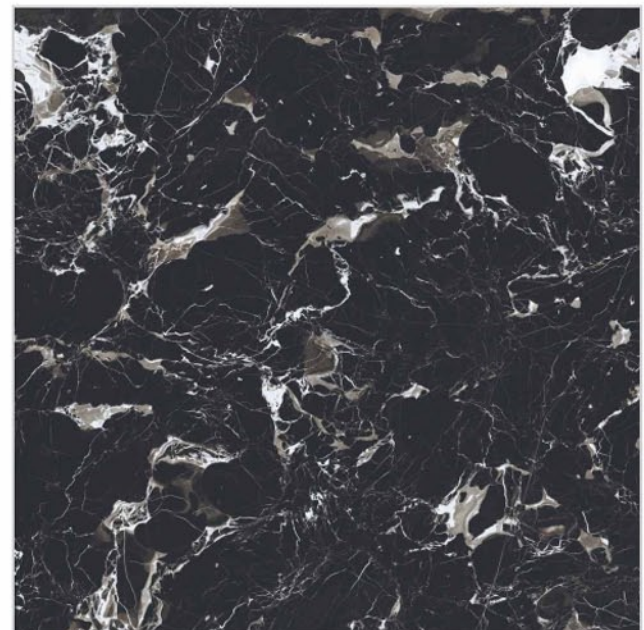

**GLOSSY
FINISH** | 1200x1200mm

—✚ 6mm thickness

—✚ 9mm thickness

PORCH WHITE

PORTORO SILVER