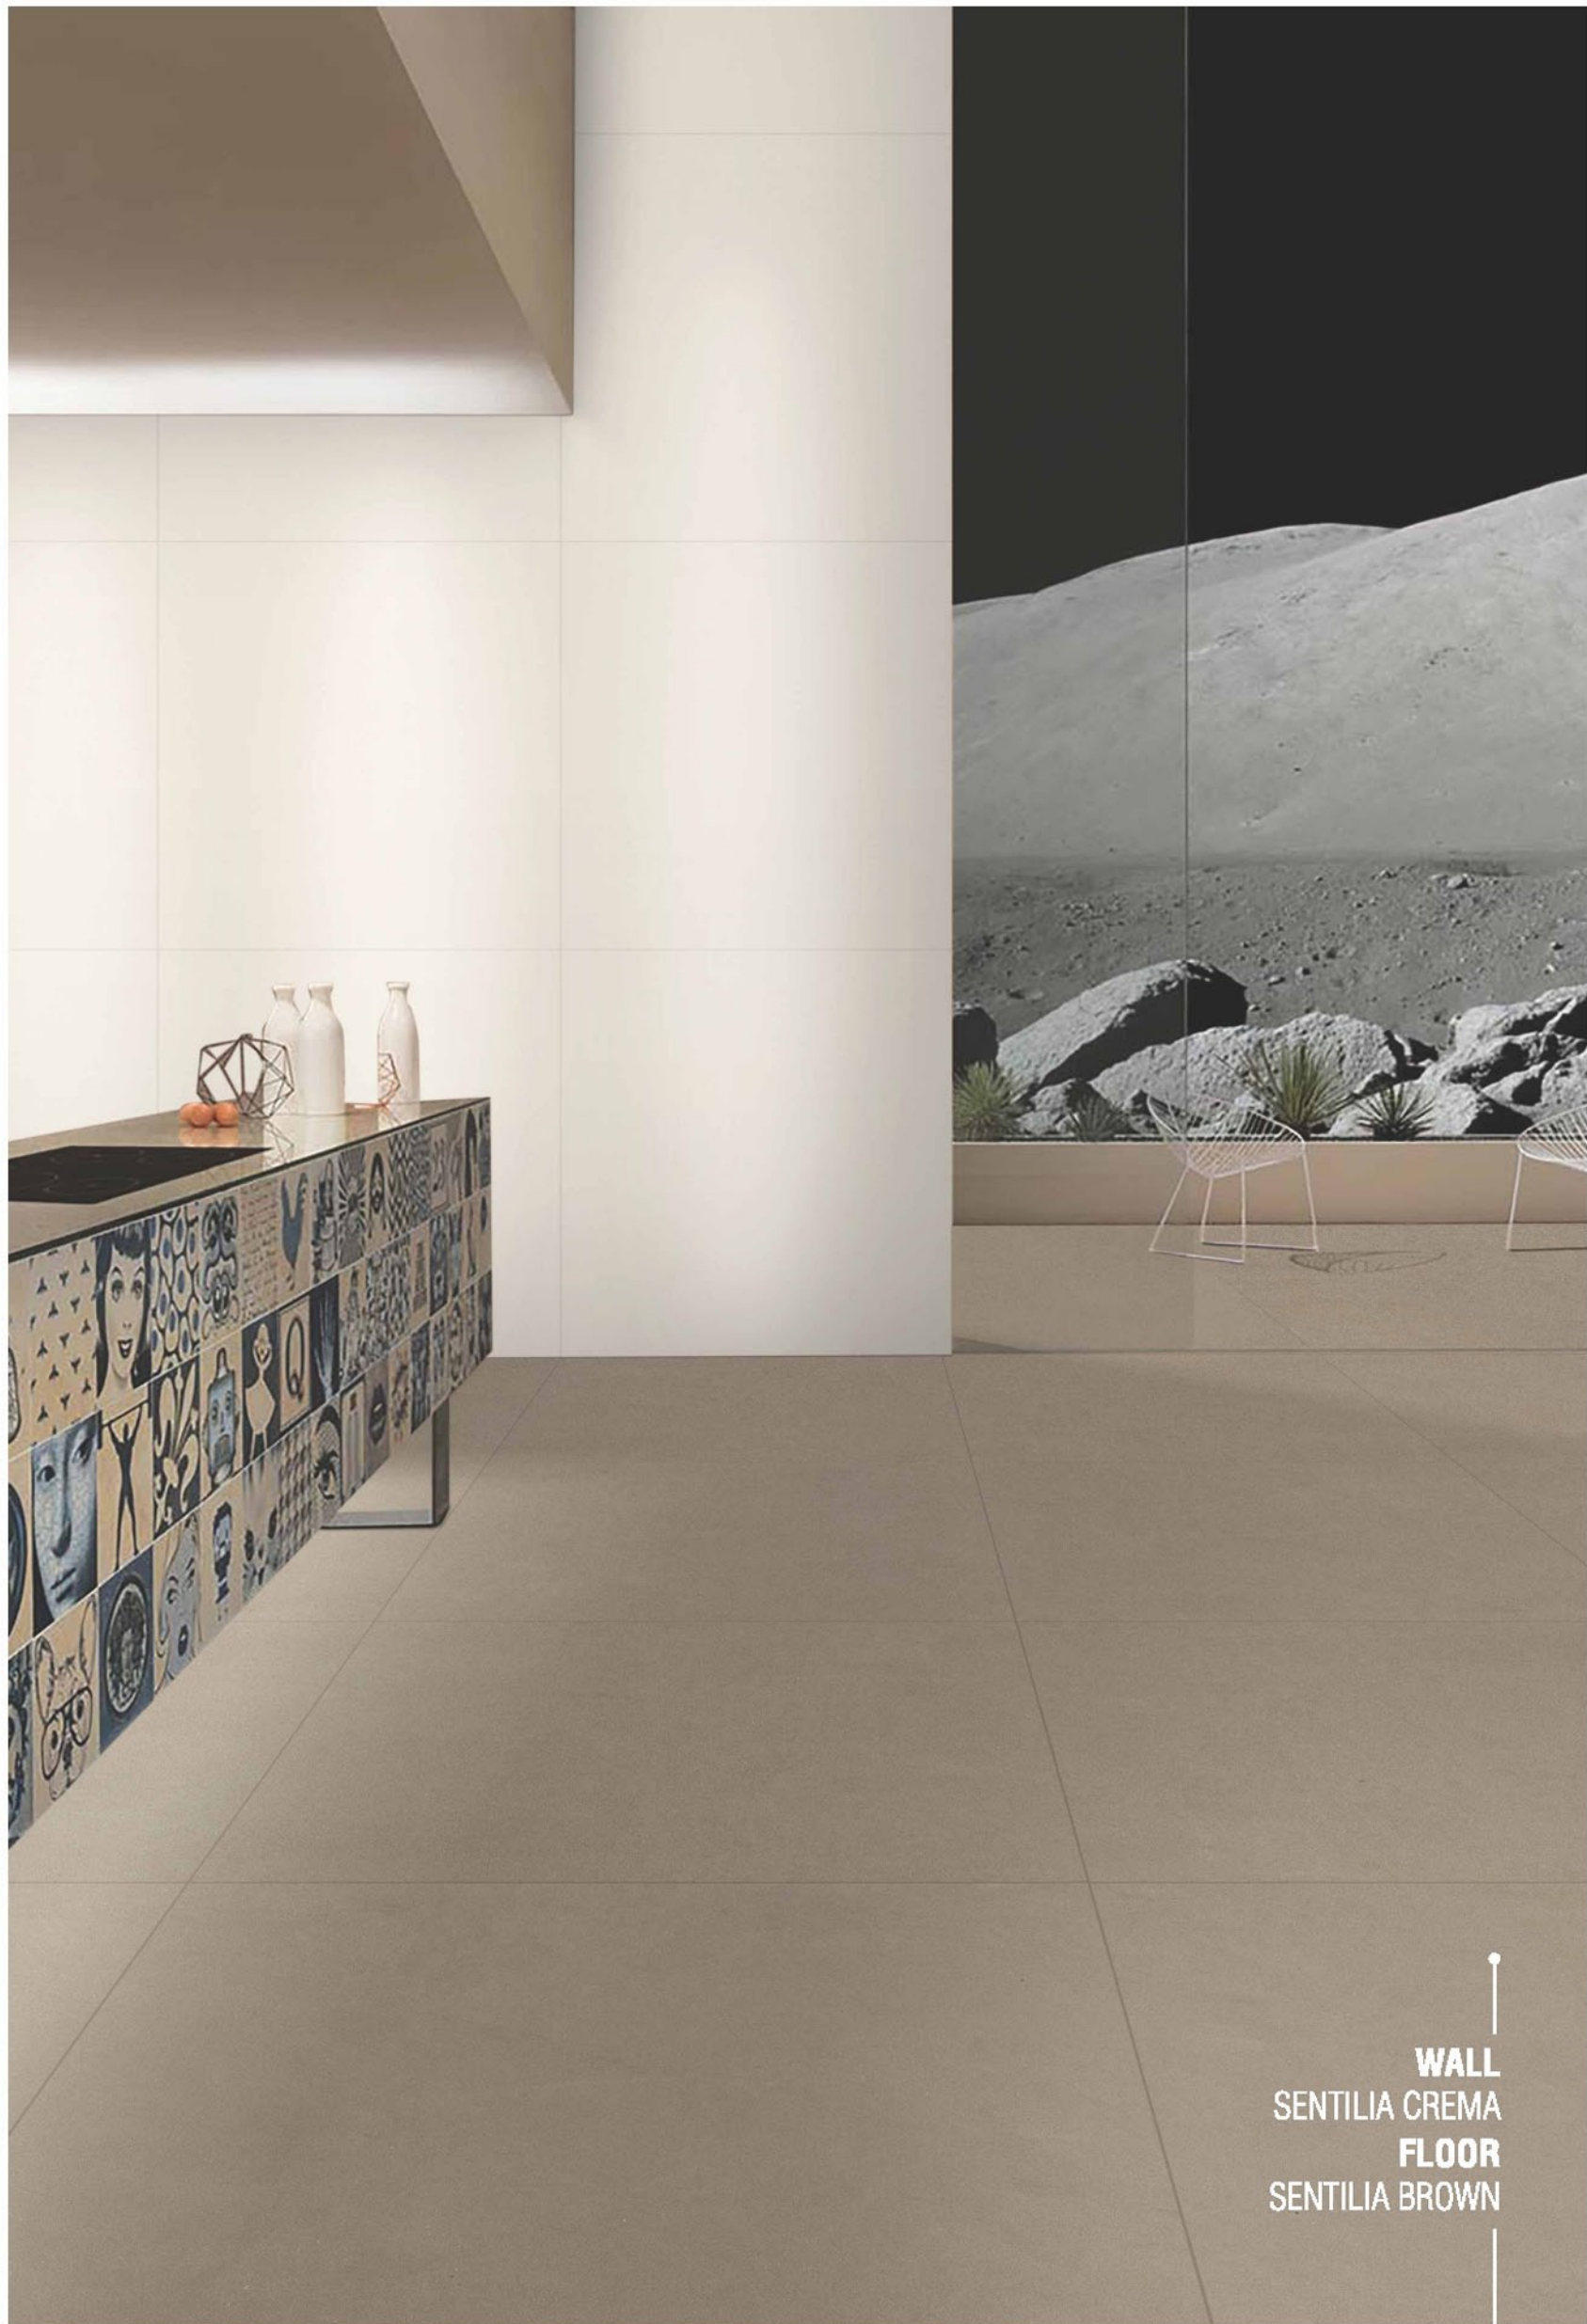

face 2

face 3

Wellness  
Spa

FLOOR  
SANDUNE CAFE

WALL  
SENTILIA CREMA  
FLOOR  
SENTILIA BROWN

**PLAIN** | **1200x1200mm**  
**RUSTIC**

—✚ 6mm thickness

—✚ 9mm thickness

face 1

face 2

**SENTILIA CREMA**

**SENTILIA BROWN**

face 1

face 2