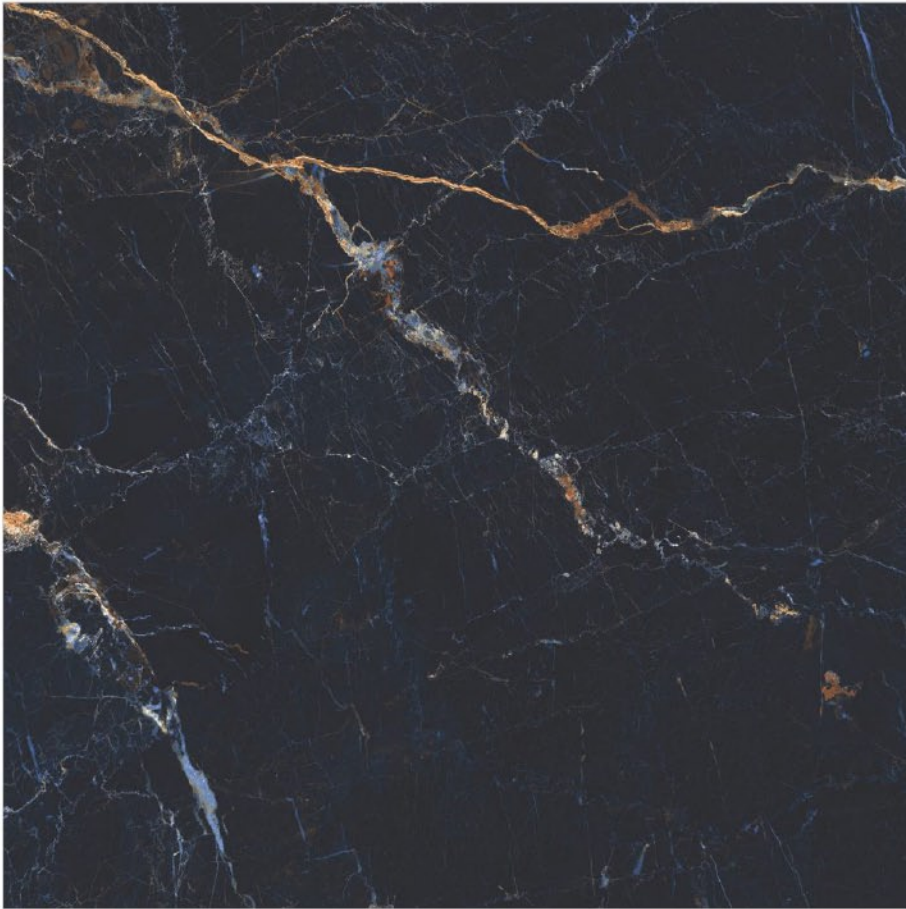

AZUL CIELO

Size - 1200x1200mm

Glossy
finish

Random
designs

Available size

1200x
1200
mm