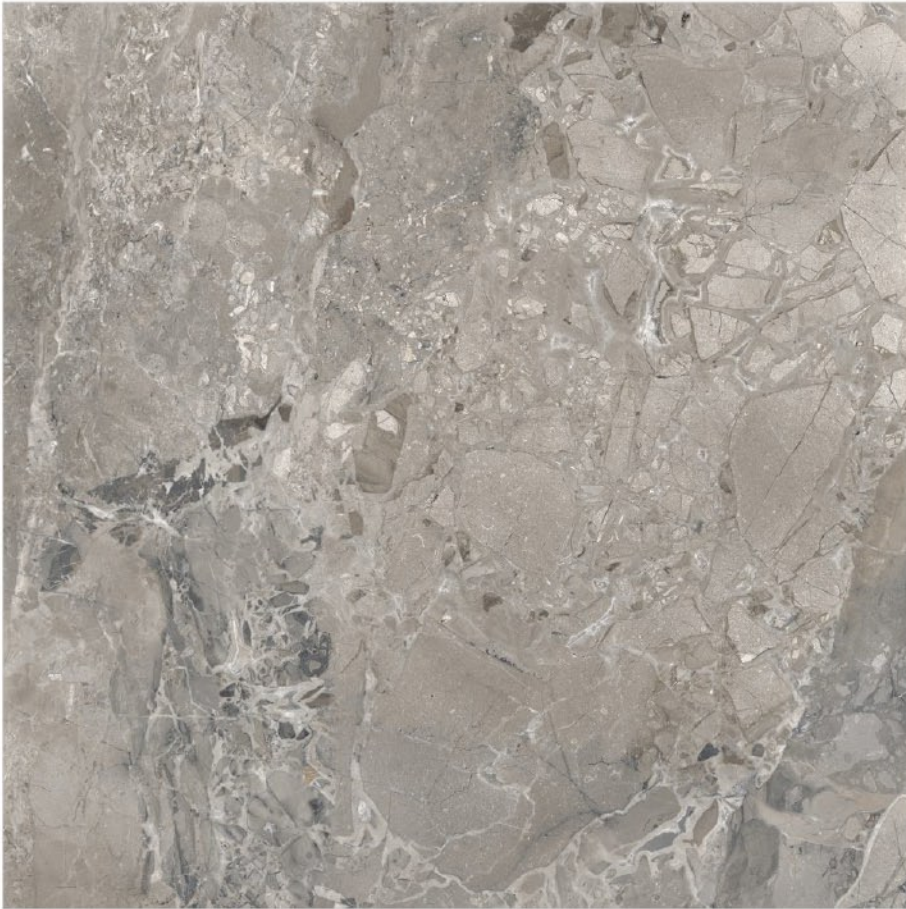

# BOTTICINO CREMA

Size - 1200x1200mm

Glossy  
finish

Random  
designs

Available size

1200x  
1200  
mm

BBRECCIA MARINO  
ASH

Size - 1200x1200mm