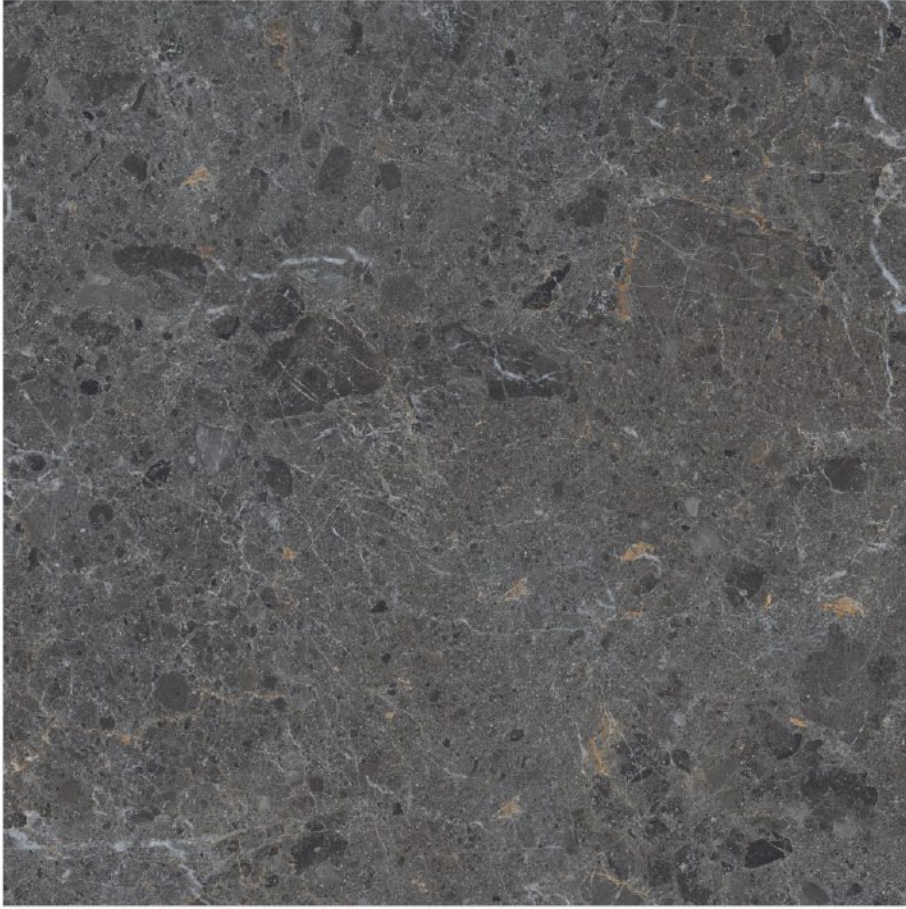

# BRECCIA MARINO NATURAL

Size - 1200x1200mm

Glossy  
finish

Random  
designs

Available size

1200x  
1200  
mm